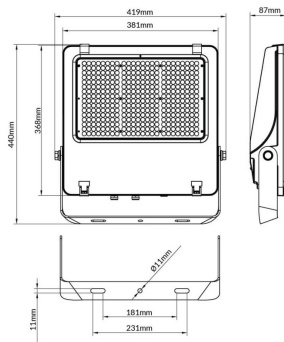

**AQUILA II**

Lavov flood light from the family AQUILA II with a power of 240W and an optics 55x125°, tilt55 degrees . CCT 4000K. With a total lumen output of 38400lm and a luminous efficiency of 160lm/W.ON-OFF driver. Made in die cast aluminum and finished in Black color. IP66 and IK 08 degree of protection.

<b>Item code</b>	<b>86.10018.5451.02</b>
<b>Product type</b>	<b>Outdoor</b>
<b>Category</b>	<b>Floodlights</b>
<b>Family</b>	<b>AQUILA II</b>
<b>Subfamily</b>	<b>AQUILA II</b>

**Pictograms**

**Scheme**

<b>Product</b>	
<b>Real power (W)</b>	<b>240</b>
<b>Real luminous flux (Lm)</b>	<b>38400</b>
<b>Luminous efficiency (Lm/W)</b>	<b>160</b>
<b>Beam angle (°)</b>	<b>55x125°, tilt55</b>
<b>Life time (h)</b>	<b>50000h L70B50</b>
<b>IP</b>	<b>66</b>
<b>Electrical class insulation</b>	<b>Class I</b>
<b>Colour</b>	<b>Black</b>
<b>Control gear included</b>	<b>Yes</b>
<b>Control gear</b>	<b>ON-OFF</b>
<b>Light source</b>	<b>LED</b>
<b>Type of LED</b>	<b>2835</b>
<b>Colour temperature (K)</b>	<b>4000</b>
<b>Colour consistency (SDCM)</b>	<b>SDCM&lt;5</b>
<b>CRI</b>	<b>≥70</b>
<b>IK</b>	<b>08</b>