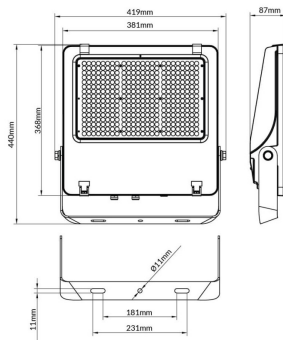

Scheme

Product

Real power (W) 240

Real luminous flux (Lm) 38400

Luminous efficiency (Lm/W) 160

Beam angle (°) 55x125°, tilt55

Life time (h) 50000h L70B50

IP 66

Electrical class insulation Class I

Colour Black

Control gear included Yes

Control gear DALI

Light source LED

Type of LED 2835

Colour temperature (K) 4000

Colour consistency (SDCM) SDCM<5

CRI ≥70

IK 08