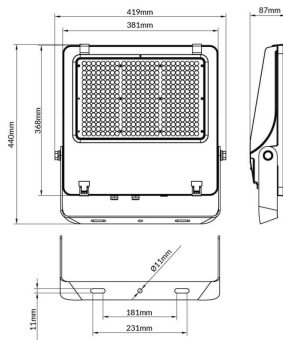

AQUILA II

Lavov flood light from the family AQUILA II with a power of 240W and an optics 26x60° tilt10° degrees . CCT 4000K. With a total lumen output of 38400lm and a luminous efficiency of 160lm/W.ON-OFF driver. Made in die cast aluminum and finished in Black color. IP66 and IK 08 degree of protection.

Item code	86.I0018.5461.02
Product type	Indoor
Category	Industrial
Family	AQUILA II
Subfamily	AQUILA II

Pictograms

Scheme

Product	
Real power (W)	240
Real luminous flux (Lm)	38400
Luminous efficiency (Lm/W)	160
Beam angle (°)	26x60° tilt10°
Life time (h)	50000h L70B50
IP	66
Electrical class insulation	Class I
Colour	Black
Control gear included	Yes
Control gear	ON-OFF
Light source	LED
Type of LED	2835
Colour temperature (K)	4000
Colour consistency (SDCM)	SDCM<5
CRI	≥70
IK	08