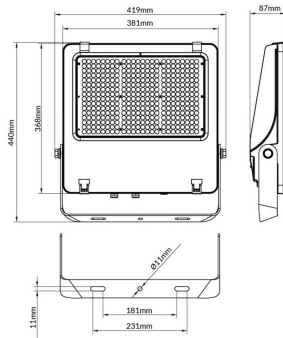

AQUILA II

Lavov flood light from the family AQUILA II with a power of 240W and an optics 26x60° tilt10° degrees . CCT 4000K. With a total lumen output of 38400lm and a luminous efficiency of 160lm/W.ON-OFF driver. Made in die cast aluminum and finished in Black color. IP66 and IK 08 degree of protection.

Item code	86.10018.5461.02
Product type	Outdoor
Category	Floodlights
Family	AQUILA II
Pictograms	

Scheme

Product	
Real power (W)	240
Real luminous flux (Lm)	38400
Luminous efficiency (Lm/W)	160
Beam angle (°)	26x60° tilt10°
Life time (h)	50000h L70B50
IP	66
Electrical class insulation	Class I
Colour	Black
Control gear included	Yes
Control gear	ON-OFF
Light source	LED
Type of LED	2835
Colour temperature (K)	4000
Colour consistency (SDCM)	SDCM<5
CRI	≥70
IK	08