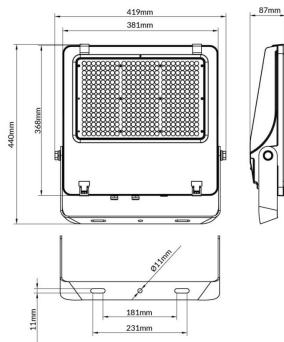

AQUILA II

Lavov flood light from the family AQUILA II with a power of 240W and an optics 26x60° tilt10° degrees . CCT 4000K. With a total lumen output of 38400lm and a luminous efficiency of 160lm/W.ON-OFF driver. Made in die cast aluminum and finished in Black color. IP66 and IK 08 degree of protection.

Item code	86.10018.5461.02
Product type	Outdoor
Category	Floodlights
Family	AQUILA II
Subfamily	AQUILA II

Pictograms

Scheme

Product	
Real power (W)	240
Real luminous flux (Lm)	38400
Luminous efficiency (Lm/W)	160
Beam angle (°)	26x60° tilt10°
Life time (h)	50000h L70B50
IP	66
Electrical class insulation	Class I
Colour	Black
Control gear included	Yes
Control gear	ON-OFF
Light source	LED
Type of LED	2835
Colour temperature (K)	4000
Colour consistency (SDCM)	SDCM<5
CRI	≥70
IK	08