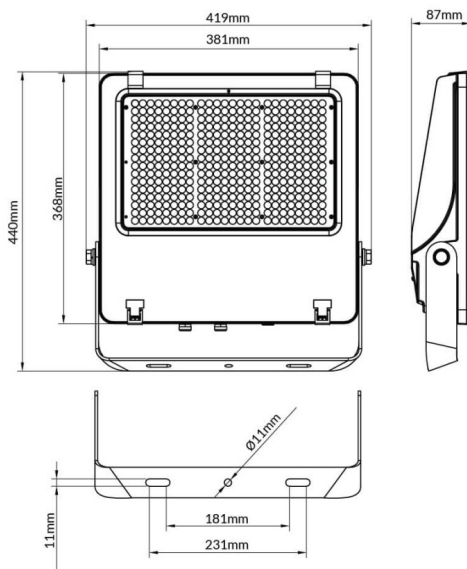

**AQUILA II**

Lavov flood light from the family AQUILA II with a power of 240W and an optics 26x60° tilt10° degrees . CCT 4000K. With a total lumen output of 38400lm and a luminous efficiency of 160lm/W.ON-OFF driver. Made in die cast aluminum and finished in Black color. IP66 and IK 08 degree of protection.

**Scheme**

<b>Item code</b>	<b>86.I0018.5461.02</b>
<b>Product type</b>	<b>Outdoor</b>
<b>Category</b>	<b>Floodlights</b>
<b>Family</b>	<b>AQUILA II</b>
<b>Subfamily</b>	<b>AQUILA II</b>

**Pictograms**

50 Hz 220 V  
 60 Hz 240 V  
 850° SDCM 3  
 Driver INCL. On Off  
  
 IP 66 CRI 70 IK 08 50000h L70B50

<b>Product</b>	
<b>Real power (W)</b>	<b>240</b>
<b>Real luminous flux (Lm)</b>	<b>38400</b>
<b>Luminous efficiency (Lm/W)</b>	<b>160</b>
<b>Beam angle (°)</b>	<b>26x60° tilt10°</b>
<b>Life time (h)</b>	<b>50000h L70B50</b>
<b>IP</b>	<b>66</b>
<b>Electrical class insulation</b>	<b>Class I</b>
<b>Colour</b>	<b>Black</b>
<b>Control gear included</b>	<b>Yes</b>
<b>Control gear</b>	<b>ON-OFF</b>
<b>Light source</b>	<b>LED</b>
<b>Type of LED</b>	<b>2835</b>
<b>Colour temperature (K)</b>	<b>4000</b>
<b>Colour consistency (SDCM)</b>	<b>SDCM5</b>
<b>CRI</b>	<b>≥70</b>
<b>IK</b>	<b>08</b>