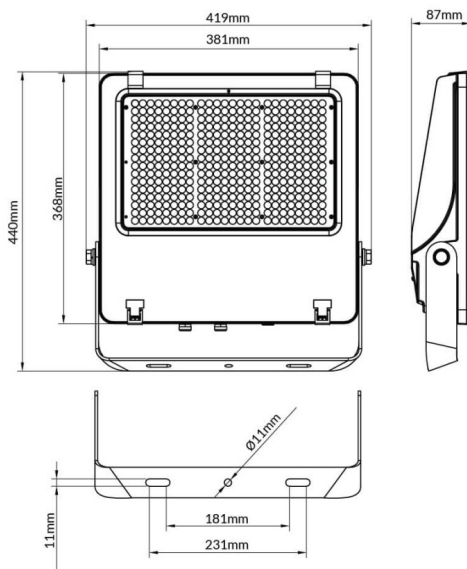

AQUILA II

Lavov flood light from the family AQUILA II with a power of 240W and an optics 26x60° tilt10° degrees . CCT 4000K. With a total lumen output of 38400lm and a luminous efficiency of 160lm/W.DALI driver. Made in die cast aluminum and finished in Black color. IP66 and IK 08 degree of protection.

Scheme

Item code	86.I0018.5463.02
Product type	Outdoor
Category	Floodlights
Family	AQUILA II
Pictograms	

Product	
Real power (W)	240
Real luminous flux (Lm)	38400
Luminous efficiency (Lm/W)	160
Beam angle (°)	26x60° tilt10°
Life time (h)	50000h L70B50
IP	66
Electrical class insulation	Class I
Colour	Black
Control gear included	Yes
Control gear	DALI
Light source	LED
Type of LED	2835
Colour temperature (K)	4000
Colour consistency (SDCM)	SDCM5
CRI	≥70
IK	08