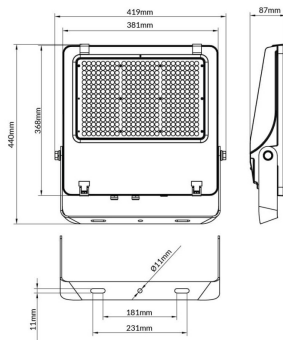

AQUILA II

Lavov flood light from the family AQUILA II with a power of 240W and an optics 26x60° tilt10° degrees . CCT 4000K. With a total lumen output of 38400lm and a luminous efficiency of 160lm/W.DALI driver. Made in die cast aluminum and finished in Black color. IP66 and IK 08 degree of protection.

Item code	86.10018.5463.02
Product type	Outdoor
Category	Floodlights
Family	AQUILA II
Pictograms	

Scheme

Product	
Real power (W)	240
Real luminous flux (Lm)	38400
Luminous efficiency (Lm/W)	160
Beam angle (°)	26x60° tilt10°
Life time (h)	50000h L70B50
IP	66
Electrical class insulation	Class I
Colour	Black
Control gear included	Yes
Control gear	DALI
Light source	LED
Type of LED	2835
Colour temperature (K)	4000
Colour consistency (SDCM)	SDCM<5
CRI	≥70
IK	08