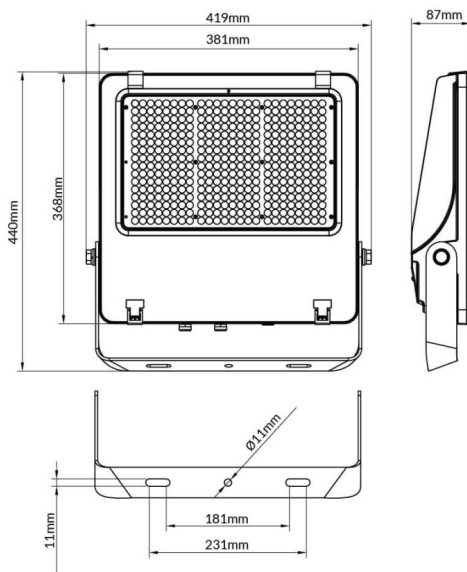

AQUILA II

Lavov flood light from the family AQUILA II with a power of 300W and an optics 25° degrees . CCT 4000K. With a total lumen output of 48000lm and a luminous efficiency of 160lm/W.ON-OFF driver. Made in die cast aluminum and finished in Black color. IP66 and IK 08 degree of protection.

Scheme

Item code	86.I0018.6411.02
Product type	Outdoor
Category	Floodlights
Family	AQUILA II
Pictograms	

Product	
Real power (W)	300
Real luminous flux (Lm)	48000
Luminous efficiency (Lm/W)	160
Beam angle (°)	25°
Life time (h)	50000h L70B50
IP	66
Electrical class insulation	Class I
Colour	Black
Control gear included	Yes
Control gear	ON-OFF
Light source	LED
Type of LED	2835
Colour temperature (K)	4000
Colour consistency (SDCM)	SDCM5
CRI	≥70
IK	08