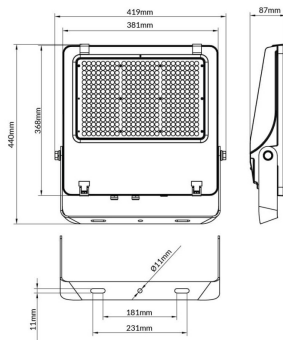

### AQUILA II

Lavov flood light from the family AQUILA II with a power of 300W and an optics 25° degrees . CCT 4000K. With a total lumen output of 48000lm and a luminous efficiency of 160lm/W.ON-OFF driver. Made in die cast aluminum and finished in Black color. IP66 and IK 08 degree of protection.

### Product

Real power (W)	300
Real luminous flux (Lm)	48000
Luminous efficiency (Lm/W)	160
Beam angle (°)	25°
Life time (h)	50000h L70B50
IP	66
Electrical class insulation	Class I
Colour	Black
Control gear included	Yes
Control gear	ON-OFF
Light source	LED
Type of LED	2835
Colour temperature (K)	4000
Colour consistency (SDCM)	SDCM<5
CRI	≥70
IK	08