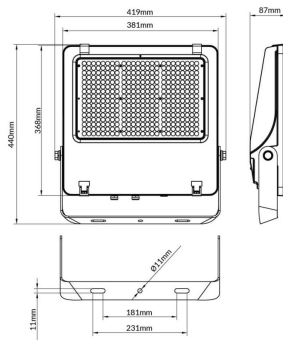

AQUILA II

Lavov flood light from the family AQUILA II with a power of 300W and an optics 25° degrees . CCT 4000K. With a total lumen output of 48000lm and a luminous efficiency of 160lm/W.ON-OFF driver. Made in die cast aluminum and finished in Black color. IP66 and IK 08 degree of protection.

Item code	86.10018.6411.02
Product type	Outdoor
Category	Floodlights
Family	AQUILA II
Pictograms	

Scheme

Product

Real power (W)	300
Real luminous flux (Lm)	48000
Luminous efficiency (Lm/W)	160
Beam angle (°)	25°
Life time (h)	50000h L70B50
IP	66
Electrical class insulation	Class I
Colour	Black
Control gear included	Yes
Control gear	ON-OFF
Light source	LED
Type of LED	2835
Colour temperature (K)	4000
Colour consistency (SDCM)	SDCM<5
CRI	≥70
IK	08