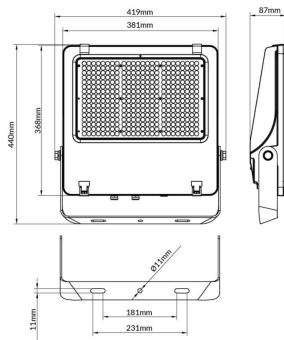

AQUILA II

Lavov flood light from the family AQUILA II with a power of 300W and an optics 25° degrees . CCT 4000K. With a total lumen output of 48000lm and a luminous efficiency of 160lm/W.ON-OFF driver. Made in die cast aluminum and finished in Black color. IP66 and IK 08 degree of protection.

Item code	86.10018.6411.02
Product type	Indoor
Category	Floodlights
Family	AQUILA II
Subfamily	AQUILA II

Pictograms					

Scheme

Product	
Real power (W)	300
Real luminous flux (Lm)	48000
Luminous efficiency (Lm/W)	160
Beam angle (°)	25°
Life time (h)	50000h L70B50
IP	66
Electrical class insulation	Class I
Colour	Black
Control gear included	Yes
Control gear	ON-OFF
Light source	LED
Type of LED	2835
Colour temperature (K)	4000
Colour consistency (SDCM)	SDCM<5
CRI	≥70
IK	08