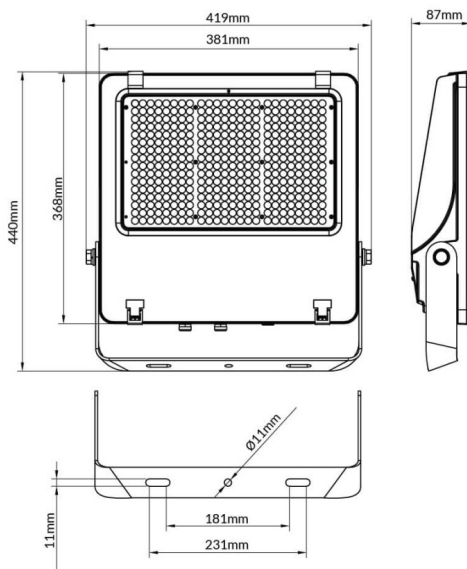

AQUILA II

Lavov flood light from the family AQUILA II with a power of 300W and an optics 25° degrees . CCT 4000K. With a total lumen output of 48000lm and a luminous efficiency of 160lm/W.ON-OFF driver. Made in die cast aluminum and finished in Black color. IP66 and IK 08 degree of protection.

Scheme

Item code	86.I0018.6411.02
Product type	Outdoor
Category	Floodlights
Family	AQUILA II
Subfamily	AQUILA II
Pictograms	
Product	
Real power (W)	300
Real luminous flux (Lm)	48000
Luminous efficiency (Lm/W)	160
Beam angle (°)	25°
Life time (h)	50000h L70B50
IP	66
Electrical class insulation	Class I
Colour	Black
Control gear included	Yes
Control gear	ON-OFF
Light source	LED
Type of LED	2835
Colour temperature (K)	4000
Colour consistency (SDCM)	SDCM5
CRI	≥70
IK	08