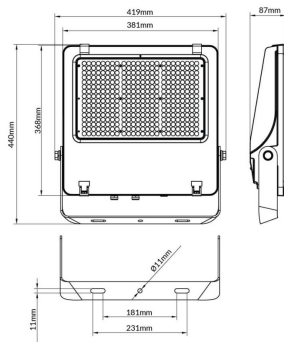

**AQUILA II**

Lavov flood light from the family AQUILA II with a power of 300W and an optics 25° degrees . CCT 4000K. With a total lumen output of 48000lm and a luminous efficiency of 160lm/W.ON-OFF driver. Made in die cast aluminum and finished in Black color. IP66 and IK 08 degree of protection.

<b>Item code</b>	<b>86.10018.6411.02</b>
<b>Product type</b>	<b>Outdoor</b>
<b>Category</b>	<b>Floodlights</b>
<b>Family</b>	<b>AQUILA II</b>
<b>Subfamily</b>	<b>AQUILA II</b>

**Pictograms**

**Scheme**

<b>Product</b>	
<b>Real power (W)</b>	<b>300</b>
<b>Real luminous flux (Lm)</b>	<b>48000</b>
<b>Luminous efficiency (Lm/W)</b>	<b>160</b>
<b>Beam angle (°)</b>	<b>25°</b>
<b>Life time (h)</b>	<b>50000h L70B50</b>
<b>IP</b>	<b>66</b>
<b>Electrical class insulation</b>	<b>Class I</b>
<b>Colour</b>	<b>Black</b>
<b>Control gear included</b>	<b>Yes</b>
<b>Control gear</b>	<b>ON-OFF</b>
<b>Light source</b>	<b>LED</b>
<b>Type of LED</b>	<b>2835</b>
<b>Colour temperature (K)</b>	<b>4000</b>
<b>Colour consistency (SDCM)</b>	<b>SDCM&lt;5</b>
<b>CRI</b>	<b>≥70</b>
<b>IK</b>	<b>08</b>