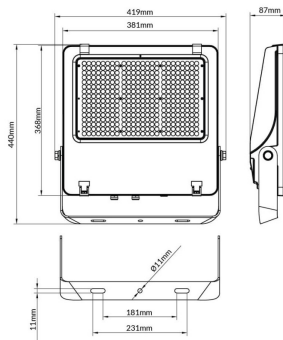

AQUILA II

Lavov flood light from the family AQUILA II with a power of 300W and an optics 25° degrees . CCT 4000K. With a total lumen output of 48000lm and a luminous efficiency of 160lm/W.DALI driver. Made in die cast aluminum and finished in Black color. IP66 and IK 08 degree of protection.

Item code	86.10018.6413.02
Product type	Indoor
Category	Industrial
Family	AQUILA II
Subfamily	AQUILA II
Pictograms	    

Scheme

Product	
Real power (W)	300
Real luminous flux (Lm)	48000
Luminous efficiency (Lm/W)	160
Beam angle (°)	25°
Life time (h)	50000h L70B50
IP	66
Electrical class insulation	Class I
Colour	Black
Control gear included	Yes
Control gear	DALI
Light source	LED
Type of LED	2835
Colour temperature (K)	4000
Colour consistency (SDCM)	SDCM<5
CRI	≥70
IK	08