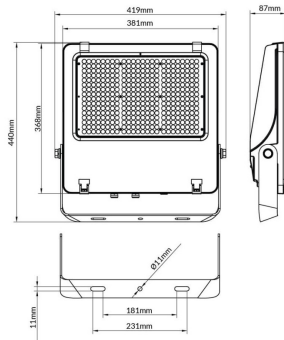

AQUILA II

Lavov flood light from the family AQUILA II with a power of 300W and an optics 25° degrees . CCT 4000K. With a total lumen output of 48000lm and a luminous efficiency of 160lm/W.DALI driver. Made in die cast aluminum and finished in Black color. IP66 and IK 08 degree of protection.

Item code	86.10018.6413.02
Product type	Outdoor
Category	Floodlights
Family	AQUILA II
Pictograms	

Scheme

Product	
Real power (W)	300
Real luminous flux (Lm)	48000
Luminous efficiency (Lm/W)	160
Beam angle (°)	25°
Life time (h)	50000h L70B50
IP	66
Electrical class insulation	Class I
Colour	Black
Control gear included	Yes
Control gear	DALI
Light source	LED
Type of LED	2835
Colour temperature (K)	4000
Colour consistency (SDCM)	SDCM<5
CRI	≥70
IK	08