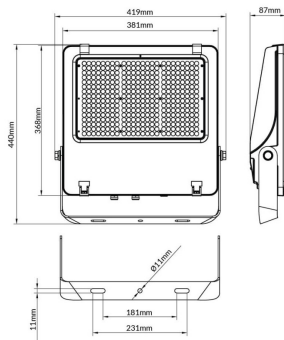

AQUILA II

Lavov flood light from the family AQUILA II with a power of 300W and an optics 25° degrees . CCT 4000K. With a total lumen output of 48000lm and a luminous efficiency of 160lm/W.DALI driver. Made in die cast aluminum and finished in Black color. IP66 and IK 08 degree of protection.

Item code	86.10018.6413.02
Product type	Outdoor
Category	Floodlights
Family	AQUILA II
Pictograms	

Scheme

Product	
Real power (W)	300
Real luminous flux (Lm)	48000
Luminous efficiency (Lm/W)	160
Beam angle (°)	25°
Life time (h)	50000h L70B50
IP	66
Electrical class insulation	Class I
Colour	Black
Control gear included	Yes
Control gear	DALI
Light source	LED
Type of LED	2835
Colour temperature (K)	4000
Colour consistency (SDCM)	SDCM<5
CRI	≥70
IK	08