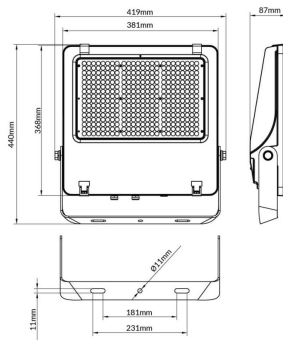

AQUILA II

Lavov flood light from the family AQUILA II with a power of 300W and an optics 25° degrees . CCT 4000K. With a total lumen output of 48000lm and a luminous efficiency of 160lm/W.DALI driver. Made in die cast aluminum and finished in Black color. IP66 and IK 08 degree of protection.

Item code	86.10018.6413.02
Product type	Outdoor
Category	Floodlights
Family	AQUILA II
Pictograms	

Scheme

Product	
Real power (W)	300
Real luminous flux (Lm)	48000
Luminous efficiency (Lm/W)	160
Beam angle (°)	25°
Life time (h)	50000h L70B50
IP	66
Electrical class insulation	Class I
Colour	Black
Control gear included	Yes
Control gear	DALI
Light source	LED
Type of LED	2835
Colour temperature (K)	4000
Colour consistency (SDCM)	SDCM<5
CRI	≥70
IK	08