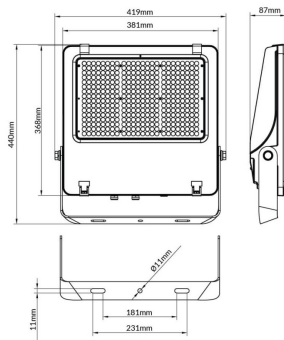

AQUILA II

Lavov flood light from the family AQUILA II with a power of 300W and an optics 60° degrees . CCT 4000K. With a total lumen output of 48000lm and a luminous efficiency of 160lm/W.ON-OFF driver. Made in die cast aluminum and finished in Black color. IP66 and IK 08 degree of protection.

Item code	86.10018.6421.02
Product type	Outdoor
Category	Floodlights
Family	AQUILA II
Pictograms	

Scheme

Product	
Real power (W)	300
Real luminous flux (Lm)	48000
Luminous efficiency (Lm/W)	160
Beam angle (°)	60°
Life time (h)	50000h L70B50
IP	66
Electrical class insulation	Class I
Colour	Black
Control gear included	Yes
Control gear	ON-OFF
Light source	LED
Type of LED	2835
Colour temperature (K)	4000
Colour consistency (SDCM)	SDCM<5
CRI	≥70
IK	08