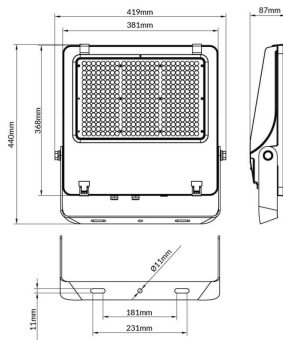

AQUILA II

Lavov flood light from the family AQUILA II with a power of 300W and an optics 60° degrees . CCT 4000K. With a total lumen output of 48000lm and a luminous efficiency of 160lm/W.ON-OFF driver. Made in die cast aluminum and finished in Black color. IP66 and IK 08 degree of protection.

Item code	86.10018.6421.02
Product type	Indoor
Category	Industrial
Family	AQUILA II
Subfamily	AQUILA II

Pictograms

Scheme

Product	
Real power (W)	300
Real luminous flux (Lm)	48000
Luminous efficiency (Lm/W)	160
Beam angle (°)	60°
Life time (h)	50000h L70B50
IP	66
Electrical class insulation	Class I
Colour	Black
Control gear included	Yes
Control gear	ON-OFF
Light source	LED
Type of LED	2835
Colour temperature (K)	4000
Colour consistency (SDCM)	SDCM<5
CRI	≥70
IK	08