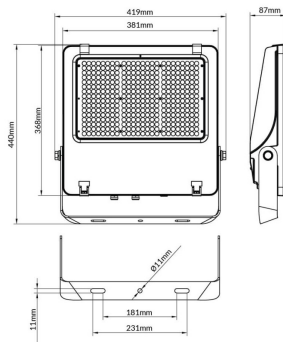

AQUILA II

Lavov flood light from the family AQUILA II with a power of 300W and an optics 60° degrees . CCT 4000K. With a total lumen output of 48000lm and a luminous efficiency of 160lm/W.ON-OFF driver. Made in die cast aluminum and finished in Black color. IP66 and IK 08 degree of protection.

Item code	86.10018.6421.02
Product type	Indoor
Category	Industrial
Family	AQUILA II
Subfamily	AQUILA II

Pictograms

Scheme

Product

Real power (W)	300
Real luminous flux (Lm)	48000
Luminous efficiency (Lm/W)	160
Beam angle (°)	60°
Life time (h)	50000h L70B50
IP	66
Electrical class insulation	Class I
Colour	Black
Control gear included	Yes
Control gear	ON-OFF
Light source	LED
Type of LED	2835
Colour temperature (K)	4000
Colour consistency (SDCM)	SDCM<5
CRI	≥70
IK	08