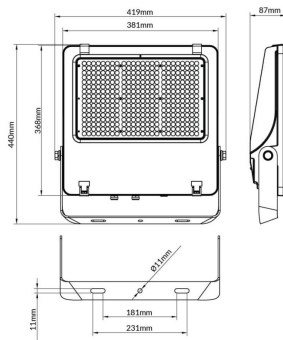

AQUILA II

Lavov flood light from the family AQUILA II with a power of 300W and an optics 60° degrees . CCT 4000K. With a total lumen output of 48000lm and a luminous efficiency of 160lm/W.ON-OFF driver. Made in die cast aluminum and finished in Black color. IP66 and IK 08 degree of protection.

Item code	86.10018.6421.02
Product type	Outdoor
Category	Floodlights
Family	AQUILA II
Pictograms	

Scheme

Product	
Real power (W)	300
Real luminous flux (Lm)	48000
Luminous efficiency (Lm/W)	160
Beam angle (°)	60°
Life time (h)	50000h L70B50
IP	66
Electrical class insulation	Class I
Colour	Black
Control gear included	Yes
Control gear	ON-OFF
Light source	LED
Type of LED	2835
Colour temperature (K)	4000
Colour consistency (SDCM)	SDCM<5
CRI	≥70
IK	08