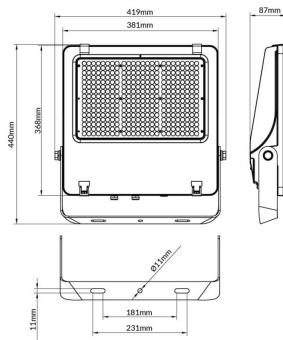

AQUILA II

Lavov flood light from the family AQUILA II with a power of 300W and an optics 60° degrees . CCT 4000K. With a total lumen output of 48000lm and a luminous efficiency of 160lm/W.ON-OFF driver. Made in die cast aluminum and finished in Black color. IP66 and IK 08 degree of protection.

Item code	86.10018.6421.02
Product type	Indoor
Category	Floodlights
Family	AQUILA II
Subfamily	AQUILA II

Pictograms	

Scheme

Product	
Real power (W)	300
Real luminous flux (Lm)	48000
Luminous efficiency (Lm/W)	160
Beam angle (°)	60°
Life time (h)	50000h L70B50
IP	66
Electrical class insulation	Class I
Colour	Black
Control gear included	Yes
Control gear	ON-OFF
Light source	LED
Type of LED	2835
Colour temperature (K)	4000
Colour consistency (SDCM)	SDCM<5
CRI	≥70
IK	08