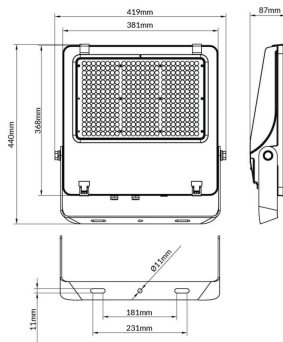

AQUILA II

Lavov flood light from the family AQUILA II with a power of 300W and an optics 60° degrees . CCT 4000K. With a total lumen output of 48000lm and a luminous efficiency of 160lm/W.ON-OFF driver. Made in die cast aluminum and finished in Black color. IP66 and IK 08 degree of protection.

Item code	86.10018.6421.02
Product type	Outdoor
Category	Floodlights
Family	AQUILA II
Subfamily	AQUILA II

Pictograms

Scheme

Product	
Real power (W)	300
Real luminous flux (Lm)	48000
Luminous efficiency (Lm/W)	160
Beam angle (°)	60°
Life time (h)	50000h L70B50
IP	66
Electrical class insulation	Class I
Colour	Black
Control gear included	Yes
Control gear	ON-OFF
Light source	LED
Type of LED	2835
Colour temperature (K)	4000
Colour consistency (SDCM)	SDCM<5
CRI	≥70
IK	08