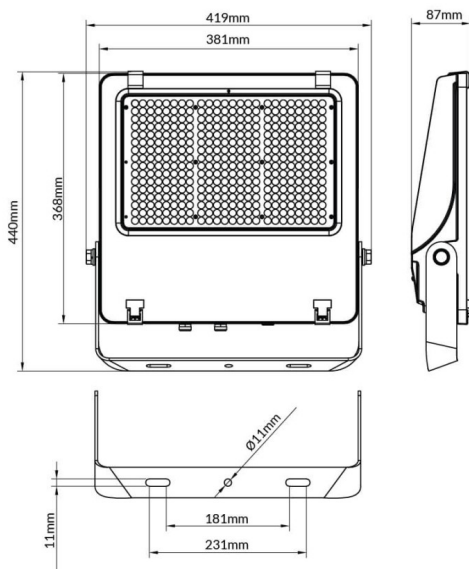

AQUILA II

Lavov flood light from the family AQUILA II with a power of 300W and an optics 60° degrees . CCT 4000K. With a total lumen output of 48000lm and a luminous efficiency of 160lm/W.ON-OFF driver. Made in die cast aluminum and finished in Black color. IP66 and IK 08 degree of protection.

Scheme

Item code	86.I0018.6421.02
Product type	Outdoor
Category	Floodlights
Family	AQUILA II
Subfamily	AQUILA II
Pictograms	
Product	
Real power (W)	300
Real luminous flux (Lm)	48000
Luminous efficiency (Lm/W)	160
Beam angle (°)	60°
Life time (h)	50000h L70B50
IP	66
Electrical class insulation	Class I
Colour	Black
Control gear included	Yes
Control gear	ON-OFF
Light source	LED
Type of LED	2835
Colour temperature (K)	4000
Colour consistency (SDCM)	SDCM5
CRI	≥70
IK	08