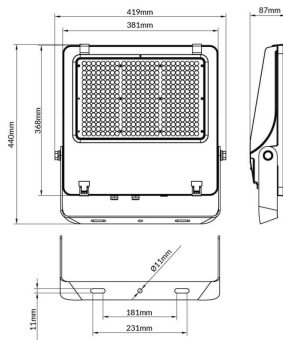

AQUILA II

Lavov flood light from the family AQUILA II with a power of 300W and an optics 55x125°, tilt55 degrees . CCT 4000K. With a total lumen output of 48000lm and a luminous efficiency of 160lm/W.ON-OFF driver. Made in die cast aluminum and finished in Black color. IP66 and IK 08 degree of protection.

Item code	86.I0018.6451.02
Product type	Indoor
Category	Industrial
Family	AQUILA II
Subfamily	AQUILA II

Pictograms

Scheme

Product	
Real power (W)	300
Real luminous flux (Lm)	48000
Luminous efficiency (Lm/W)	160
Beam angle (°)	55x125°, tilt55
Life time (h)	50000h L70B50
IP	66
Electrical class insulation	Class I
Colour	Black
Control gear included	Yes
Control gear	ON-OFF
Light source	LED
Type of LED	2835
Colour temperature (K)	4000
Colour consistency (SDCM)	SDCM<5
CRI	≥70
IK	08