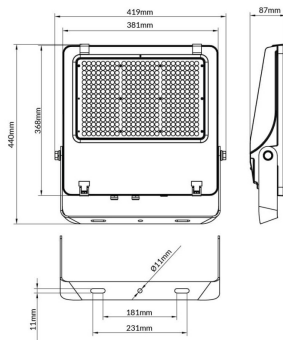

AQUILA II

Lavov flood light from the family AQUILA II with a power of 300W and an optics 55x125°, tilt55 degrees . CCT 4000K. With a total lumen output of 48000lm and a luminous efficiency of 160lm/W.ON-OFF driver. Made in die cast aluminum and finished in Black color. IP66 and IK 08 degree of protection.

Item code	86.10018.6451.02
Product type	Outdoor
Category	Floodlights
Family	AQUILA II
Pictograms	

Scheme

Product	
Real power (W)	300
Real luminous flux (Lm)	48000
Luminous efficiency (Lm/W)	160
Beam angle (°)	55x125°, tilt55
Life time (h)	50000h L70B50
IP	66
Electrical class insulation	Class I
Colour	Black
Control gear included	Yes
Control gear	ON-OFF
Light source	LED
Type of LED	2835
Colour temperature (K)	4000
Colour consistency (SDCM)	SDCM<5
CRI	≥70
IK	08