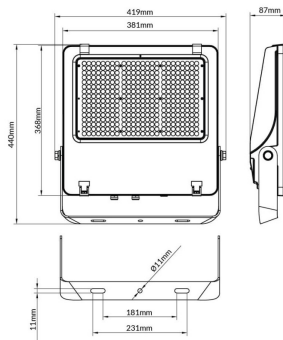

AQUILA II

Lavov flood light from the family AQUILA II with a power of 300W and an optics 55x125°, tilt55 degrees . CCT 4000K. With a total lumen output of 48000lm and a luminous efficiency of 160lm/W.ON-OFF driver. Made in die cast aluminum and finished in Black color. IP66 and IK 08 degree of protection.

Item code	86.10018.6451.02
Product type	Outdoor
Category	Floodlights
Family	AQUILA II

Pictograms		50 Hz	220 V		SDCM 3
		60 Hz	240 V	850°	
	Driver INCL.	On Off			
	IP 66	CRI 70	IK 08	50000h L70B50	

Scheme

Product	
Real power (W)	300
Real luminous flux (Lm)	48000
Luminous efficiency (Lm/W)	160
Beam angle (°)	55x125°, tilt55
Life time (h)	50000h L70B50
IP	66
Electrical class insulation	Class I
Colour	Black
Control gear included	Yes
Control gear	ON-OFF
Light source	LED
Type of LED	2835
Colour temperature (K)	4000
Colour consistency (SDCM)	SDCM<5
CRI	≥70
IK	08