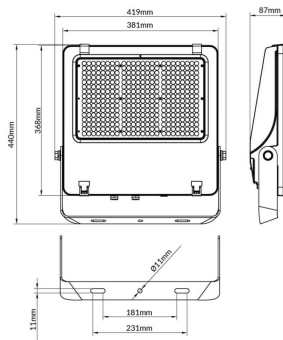

AQUILA II

Lavov flood light from the family AQUILA II with a power of 300W and an optics 55x125°, tilt55 degrees . CCT 4000K. With a total lumen output of 48000lm and a luminous efficiency of 160lm/W.ON-OFF driver. Made in die cast aluminum and finished in Black color. IP66 and IK 08 degree of protection.

Item code	86.10018.6451.02
Product type	Indoor
Category	Industrial
Family	AQUILA II
Subfamily	AQUILA II

Pictograms

Scheme

Product	
Real power (W)	300
Real luminous flux (Lm)	48000
Luminous efficiency (Lm/W)	160
Beam angle (°)	55x125°, tilt55
Life time (h)	50000h L70B50
IP	66
Electrical class insulation	Class I
Colour	Black
Control gear included	Yes
Control gear	ON-OFF
Light source	LED
Type of LED	2835
Colour temperature (K)	4000
Colour consistency (SDCM)	SDCM<5
CRI	≥70
IK	08