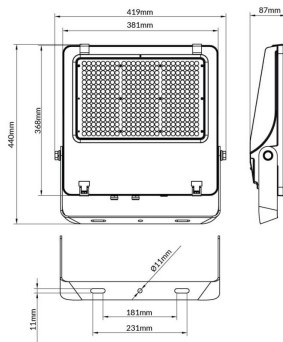

AQUILA II

Lavov flood light from the family AQUILA II with a power of 300W and an optics 55x125°, tilt55 degrees . CCT 4000K. With a total lumen output of 48000lm and a luminous efficiency of 160lm/W.ON-OFF driver. Made in die cast aluminum and finished in Black color. IP66 and IK 08 degree of protection.

Item code	86.I0018.6451.02
Product type	Indoor
Category	Industrial
Family	AQUILA II
Subfamily	AQUILA II

Pictograms

Scheme

Product

Real power (W)	300
Real luminous flux (Lm)	48000
Luminous efficiency (Lm/W)	160
Beam angle (°)	55x125°, tilt55
Life time (h)	50000h L70B50
IP	66
Electrical class insulation	Class I
Colour	Black
Control gear included	Yes
Control gear	ON-OFF
Light source	LED
Type of LED	2835
Colour temperature (K)	4000
Colour consistency (SDCM)	SDCM<5
CRI	≥70
IK	08