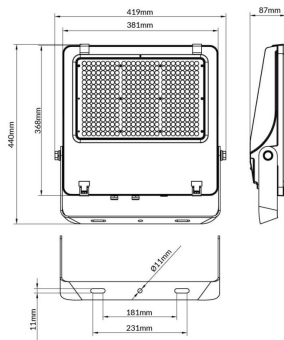

AQUILA II

Lavov flood light from the family AQUILA II with a power of 300W and an optics 55x125°, tilt55 degrees . CCT 4000K. With a total lumen output of 48000lm and a luminous efficiency of 160lm/W.ON-OFF driver. Made in die cast aluminum and finished in Black color. IP66 and IK 08 degree of protection.

Item code	86.10018.6451.02
Product type	Indoor
Category	Floodlights
Family	AQUILA II
Subfamily	AQUILA II

Pictograms	

Scheme

Product	
Real power (W)	300
Real luminous flux (Lm)	48000
Luminous efficiency (Lm/W)	160
Beam angle (°)	55x125°, tilt55
Life time (h)	50000h L70B50
IP	66
Electrical class insulation	Class I
Colour	Black
Control gear included	Yes
Control gear	ON-OFF
Light source	LED
Type of LED	2835
Colour temperature (K)	4000
Colour consistency (SDCM)	SDCM<5
CRI	≥70
IK	08