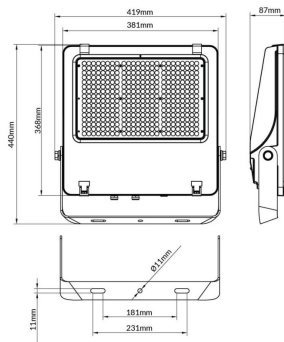

AQUILA II

Lavov flood light from the family AQUILA II with a power of 300W and an optics 55x125°, tilt55 degrees . CCT 4000K. With a total lumen output of 48000lm and a luminous efficiency of 160lm/W.ON-OFF driver. Made in die cast aluminum and finished in Black color. IP66 and IK 08 degree of protection.

Item code	86.10018.6451.02
Product type	Outdoor
Category	Floodlights
Family	AQUILA II
Subfamily	AQUILA II

Pictograms

Scheme

Product	
Real power (W)	300
Real luminous flux (Lm)	48000
Luminous efficiency (Lm/W)	160
Beam angle (°)	55x125°, tilt55
Life time (h)	50000h L70B50
IP	66
Electrical class insulation	Class I
Colour	Black
Control gear included	Yes
Control gear	ON-OFF
Light source	LED
Type of LED	2835
Colour temperature (K)	4000
Colour consistency (SDCM)	SDCM<5
CRI	≥70
IK	08