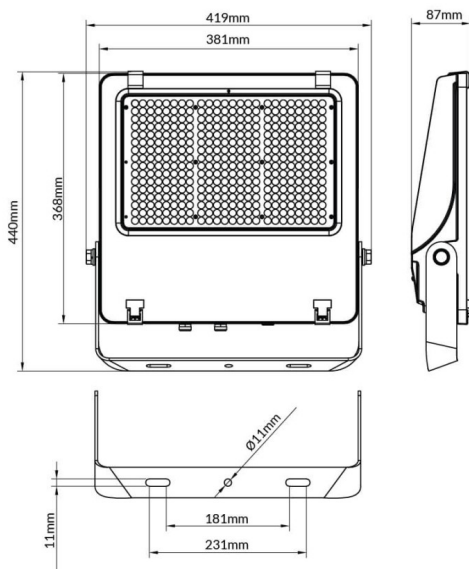

AQUILA II

Lavov flood light from the family AQUILA II with a power of 300W and an optics 55x125°, tilt55 degrees . CCT 4000K. With a total lumen output of 48000lm and a luminous efficiency of 160lm/W.DALI driver. Made in die cast aluminum and finished in Black color. IP66 and IK 08 degree of protection.

Scheme

Item code	86.I0018.6453.02
Product type	Outdoor
Category	Floodlights
Family	AQUILA II
Pictograms	

Product	
Real power (W)	300
Real luminous flux (Lm)	48000
Luminous efficiency (Lm/W)	160
Beam angle (°)	55x125°, tilt55
Life time (h)	50000h L70B50
IP	66
Electrical class insulation	Class I
Colour	Black
Control gear included	Yes
Control gear	DALI
Light source	LED
Type of LED	2835
Colour temperature (K)	4000
Colour consistency (SDCM)	SDCM5
CRI	≥70
IK	08