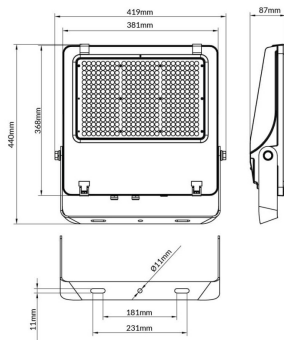

AQUILA II

Lavov flood light from the family AQUILA II with a power of 300W and an optics 55x125°, tilt55 degrees . CCT 4000K. With a total lumen output of 48000lm and a luminous efficiency of 160lm/W.DALI driver. Made in die cast aluminum and finished in Black color. IP66 and IK 08 degree of protection.

Item code	86.10018.6453.02
Product type	Outdoor
Category	Floodlights
Family	AQUILA II

Pictograms					

Scheme

Product	
Real power (W)	300
Real luminous flux (Lm)	48000
Luminous efficiency (Lm/W)	160
Beam angle (°)	55x125°, tilt55
Life time (h)	50000h L70B50
IP	66
Electrical class insulation	Class I
Colour	Black
Control gear included	Yes
Control gear	DALI
Light source	LED
Type of LED	2835
Colour temperature (K)	4000
Colour consistency (SDCM)	SDCM<5
CRI	≥70
IK	08