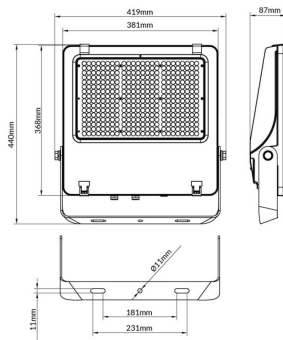

AQUILA II

Lavov flood light from the family AQUILA II with a power of 300W and an optics 55x125°, tilt55 degrees . CCT 4000K. With a total lumen output of 48000lm and a luminous efficiency of 160lm/W.DALI driver. Made in die cast aluminum and finished in Black color. IP66 and IK 08 degree of protection.

Item code	86.10018.6453.02
Product type	Outdoor
Category	Floodlights
Family	AQUILA II
Pictograms	

Scheme

Product	
Real power (W)	300
Real luminous flux (Lm)	48000
Luminous efficiency (Lm/W)	160
Beam angle (°)	55x125°, tilt55
Life time (h)	50000h L70B50
IP	66
Electrical class insulation	Class I
Colour	Black
Control gear included	Yes
Control gear	DALI
Light source	LED
Type of LED	2835
Colour temperature (K)	4000
Colour consistency (SDCM)	SDCM<5
CRI	≥70
IK	08