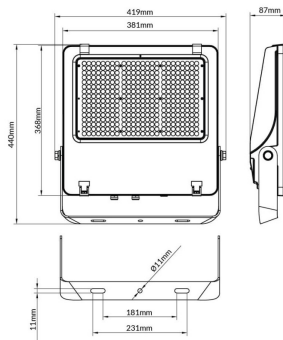

AQUILA II

Lavov flood light from the family AQUILA II with a power of 300W and an optics 55x125°, tilt55 degrees . CCT 4000K. With a total lumen output of 48000lm and a luminous efficiency of 160lm/W.DALI driver. Made in die cast aluminum and finished in Black color. IP66 and IK 08 degree of protection.

Item code	86.10018.6453.02
Product type	Indoor
Category	Floodlights
Family	AQUILA II
Subfamily	AQUILA II

Pictograms	

Scheme

Product	
Real power (W)	300
Real luminous flux (Lm)	48000
Luminous efficiency (Lm/W)	160
Beam angle (°)	55x125°, tilt55
Life time (h)	50000h L70B50
IP	66
Electrical class insulation	Class I
Colour	Black
Control gear included	Yes
Control gear	DALI
Light source	LED
Type of LED	2835
Colour temperature (K)	4000
Colour consistency (SDCM)	SDCM<5
CRI	≥70
IK	08