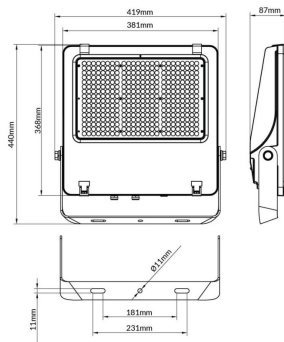

AQUILA II

Lavov flood light from the family AQUILA II with a power of 300W and an optics 55x125°, tilt55 degrees . CCT 4000K. With a total lumen output of 48000lm and a luminous efficiency of 160lm/W.DALI driver. Made in die cast aluminum and finished in Black color. IP66 and IK 08 degree of protection.

Item code	86.10018.6453.02
Product type	Outdoor
Category	Floodlights
Family	AQUILA II
Subfamily	AQUILA II

Pictograms

Scheme

Product	
Real power (W)	300
Real luminous flux (Lm)	48000
Luminous efficiency (Lm/W)	160
Beam angle (°)	55x125°, tilt55
Life time (h)	50000h L70B50
IP	66
Electrical class insulation	Class I
Colour	Black
Control gear included	Yes
Control gear	DALI
Light source	LED
Type of LED	2835
Colour temperature (K)	4000
Colour consistency (SDCM)	SDCM<5
CRI	≥70
IK	08