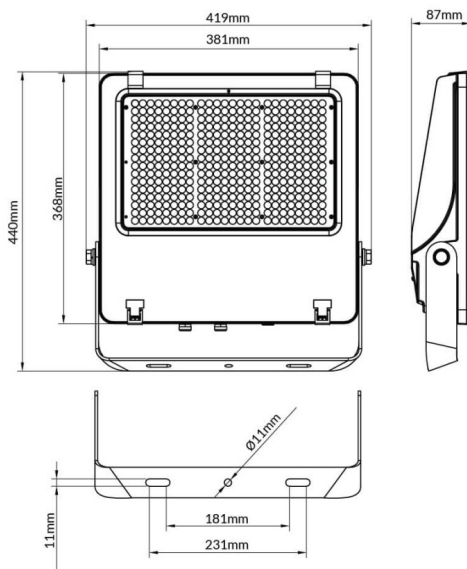

AQUILA II

Lavov flood light from the family AQUILA II with a power of 300W and an optics 55x125°, tilt55 degrees . CCT 4000K. With a total lumen output of 48000lm and a luminous efficiency of 160lm/W.DALI driver. Made in die cast aluminum and finished in Black color. IP66 and IK 08 degree of protection.

Scheme

Item code	86.I0018.6453.02
Product type	Outdoor
Category	Floodlights
Family	AQUILA II
Subfamily	AQUILA II

Pictograms

Product	
Real power (W)	300
Real luminous flux (Lm)	48000
Luminous efficiency (Lm/W)	160
Beam angle (°)	55x125°, tilt55
Life time (h)	50000h L70B50
IP	66
Electrical class insulation	Class I
Colour	Black
Control gear included	Yes
Control gear	DALI
Light source	LED
Type of LED	2835
Colour temperature (K)	4000
Colour consistency (SDCM)	SDCM5
CRI	≥70
IK	08