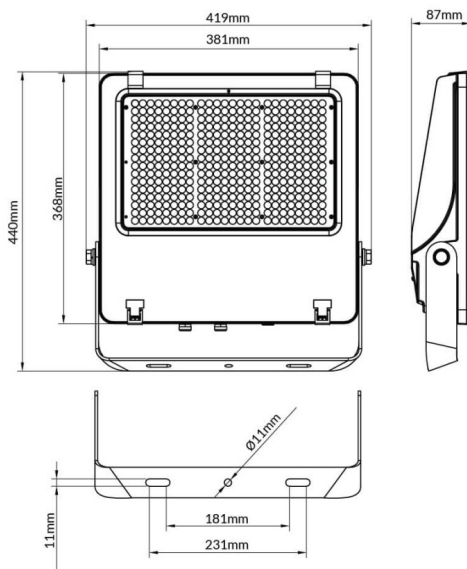

AQUILA II

Lavov flood light from the family AQUILA II with a power of 300W and an optics 26x60° tilt10° degrees . CCT 4000K. With a total lumen output of 48000lm and a luminous efficiency of 160lm/W.ON-OFF driver. Made in die cast aluminum and finished in Black color. IP66 and IK 08 degree of protection.

Scheme

Item code	86.I0018.6461.02
Product type	Outdoor
Category	Floodlights
Family	AQUILA II
Pictograms	

Product	
Real power (W)	300
Real luminous flux (Lm)	48000
Luminous efficiency (Lm/W)	160
Beam angle (°)	26x60° tilt10°
Life time (h)	50000h L70B50
IP	66
Electrical class insulation	Class I
Colour	Black
Control gear included	Yes
Control gear	ON-OFF
Light source	LED
Type of LED	2835
Colour temperature (K)	4000
Colour consistency (SDCM)	SDCM5
CRI	≥70
IK	08