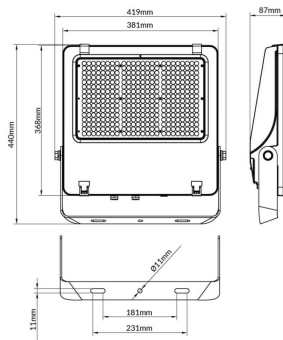

AQUILA II

Lavov flood light from the family AQUILA II with a power of 300W and an optics 26x60° tilt10° degrees . CCT 4000K. With a total lumen output of 48000lm and a luminous efficiency of 160lm/W.ON-OFF driver. Made in die cast aluminum and finished in Black color. IP66 and IK 08 degree of protection.

Item code	86.I0018.6461.02
Product type	Indoor
Category	Industrial
Family	AQUILA II
Subfamily	AQUILA II

Pictograms

Scheme

Product	
Real power (W)	300
Real luminous flux (Lm)	48000
Luminous efficiency (Lm/W)	160
Beam angle (°)	26x60° tilt10°
Life time (h)	50000h L70B50
IP	66
Electrical class insulation	Class I
Colour	Black
Control gear included	Yes
Control gear	ON-OFF
Light source	LED
Type of LED	2835
Colour temperature (K)	4000
Colour consistency (SDCM)	SDCM<5
CRI	≥70
IK	08