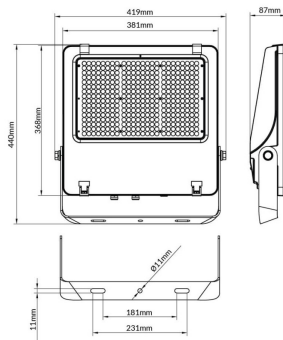

AQUILA II

Lavov flood light from the family AQUILA II with a power of 300W and an optics 26x60° tilt10° degrees . CCT 4000K. With a total lumen output of 48000lm and a luminous efficiency of 160lm/W.ON-OFF driver. Made in die cast aluminum and finished in Black color. IP66 and IK 08 degree of protection.

Item code	86.10018.6461.02
Product type	Outdoor
Category	Floodlights
Family	AQUILA II

Pictograms		50 Hz	220 V		SDCM 3
		60	240 V	850°	
	Driver INCL.	On	Off		
	IP 66	CRI 70	IK 08	50000h L70B50	

Scheme

Product	
Real power (W)	300
Real luminous flux (Lm)	48000
Luminous efficiency (Lm/W)	160
Beam angle (°)	26x60° tilt10°
Life time (h)	50000h L70B50
IP	66
Electrical class insulation	Class I
Colour	Black
Control gear included	Yes
Control gear	ON-OFF
Light source	LED
Type of LED	2835
Colour temperature (K)	4000
Colour consistency (SDCM)	SDCM<5
CRI	≥70
IK	08