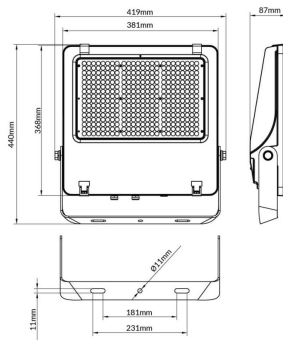

AQUILA II

Lavov flood light from the family AQUILA II with a power of 300W and an optics 26x60° tilt10° degrees . CCT 4000K. With a total lumen output of 48000lm and a luminous efficiency of 160lm/W.ON-OFF driver. Made in die cast aluminum and finished in Black color. IP66 and IK 08 degree of protection.

Item code	86.10018.6461.02
Product type	Outdoor
Category	Floodlights
Family	AQUILA II
Pictograms	

Scheme

Product	
Real power (W)	300
Real luminous flux (Lm)	48000
Luminous efficiency (Lm/W)	160
Beam angle (°)	26x60° tilt10°
Life time (h)	50000h L70B50
IP	66
Electrical class insulation	Class I
Colour	Black
Control gear included	Yes
Control gear	ON-OFF
Light source	LED
Type of LED	2835
Colour temperature (K)	4000
Colour consistency (SDCM)	SDCM<5
CRI	≥70
IK	08