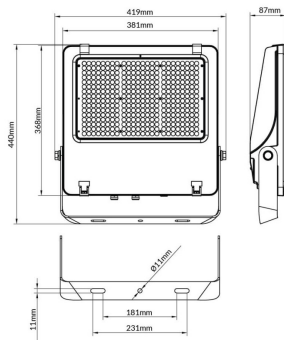

AQUILA II

Lavov flood light from the family AQUILA II with a power of 300W and an optics 26x60° tilt10° degrees . CCT 4000K. With a total lumen output of 48000lm and a luminous efficiency of 160lm/W.ON-OFF driver. Made in die cast aluminum and finished in Black color. IP66 and IK 08 degree of protection.

Item code	86.10018.6461.02
Product type	Indoor
Category	Floodlights
Family	AQUILA II
Subfamily	AQUILA II

Pictograms	

Scheme

Product	
Real power (W)	300
Real luminous flux (Lm)	48000
Luminous efficiency (Lm/W)	160
Beam angle (°)	26x60° tilt10°
Life time (h)	50000h L70B50
IP	66
Electrical class insulation	Class I
Colour	Black
Control gear included	Yes
Control gear	ON-OFF
Light source	LED
Type of LED	2835
Colour temperature (K)	4000
Colour consistency (SDCM)	SDCM<5
CRI	≥70
IK	08