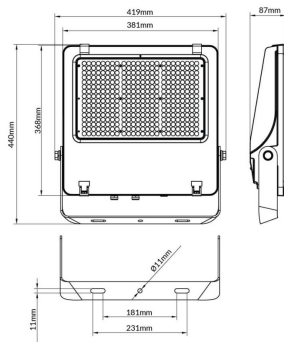

**AQUILA II**

Lavov flood light from the family AQUILA II with a power of 300W and an optics 26x60° tilt10° degrees . CCT 4000K. With a total lumen output of 48000lm and a luminous efficiency of 160lm/W.ON-OFF driver. Made in die cast aluminum and finished in Black color. IP66 and IK 08 degree of protection.

<b>Item code</b>	<b>86.10018.6461.02</b>
<b>Product type</b>	<b>Outdoor</b>
<b>Category</b>	<b>Floodlights</b>
<b>Family</b>	<b>AQUILA II</b>
<b>Subfamily</b>	<b>AQUILA II</b>

**Pictograms**

**Scheme**

<b>Product</b>	
<b>Real power (W)</b>	<b>300</b>
<b>Real luminous flux (Lm)</b>	<b>48000</b>
<b>Luminous efficiency (Lm/W)</b>	<b>160</b>
<b>Beam angle (°)</b>	<b>26x60° tilt10°</b>
<b>Life time (h)</b>	<b>50000h L70B50</b>
<b>IP</b>	<b>66</b>
<b>Electrical class insulation</b>	<b>Class I</b>
<b>Colour</b>	<b>Black</b>
<b>Control gear included</b>	<b>Yes</b>
<b>Control gear</b>	<b>ON-OFF</b>
<b>Light source</b>	<b>LED</b>
<b>Type of LED</b>	<b>2835</b>
<b>Colour temperature (K)</b>	<b>4000</b>
<b>Colour consistency (SDCM)</b>	<b>SDCM&lt;5</b>
<b>CRI</b>	<b>≥70</b>
<b>IK</b>	<b>08</b>