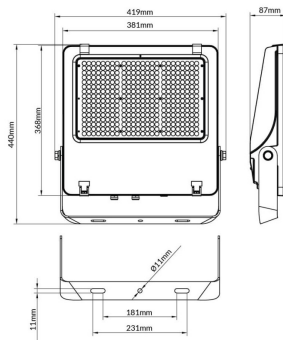

Scheme

Product

Real power (W) 300

Real luminous flux (Lm) 48000

Luminous efficiency (Lm/W) 160

Beam angle (°) 26x60° tilt10°

Life time (h) 50000h L70B50

IP 66

Electrical class insulation Class I

Colour Black

Control gear included Yes

Control gear DALI

Light source LED

Type of LED 2835

Colour temperature (K) 4000

Colour consistency (SDCM) SDCM<5

CRI ≥70

IK 08