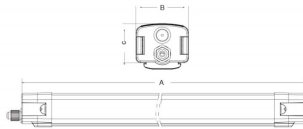

CONNECT

Lavov Industrial fixture from the family CONNECT with a power of 20W and a 120 degrees beam angle with a real lumen output of 2600lm and an efficiency of 130 lm/W made in Extruded Aluminum and finished in White colour.ON-OFF driver.

Item code	86.I002.1401.01
Product type	Indoor
Category	Industrial
Family	CONNECT
Subfamily	CONNECT
Pictograms	

Scheme

Photometry

Product

Real power (W)	20
Real luminous flux (Lm)	2600
Luminous efficiency (Lm/W)	130
Beam angle (°)	120
Life time (h)	50000h L80B10
IP	66
Colour	White
Control gear included	Yes
Control gear	ON-OFF
Colour temperature (K)	4000
Colour consistency (SDCM)	SDCM<3
CRI	80