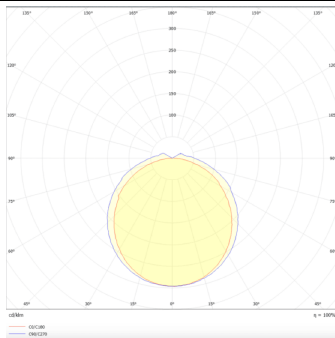

CONNECT

Lavov Industrial fixture from the family CONNECT with a power of 20W and a 120 degrees beam angle with a real lumen output of 2600lm and an efficiency of 130 lm/W made in Extruded Aluminum and finished in White colour.ON-OFF driver.

Item code	86.I002.1401.01
Product type	Indoor
Category	Industrial
Family	CONNECT
Subfamily	CONNECT
Pictograms	

Scheme

Photometry

Product

Real power (W)	20
Real luminous flux (Lm)	2600
Luminous efficiency (Lm/W)	130
Beam angle (°)	120
Life time (h)	50000h L80B10
IP	66
Colour	White
Control gear included	Yes
Control gear	ON-OFF
Colour temperature (K)	4000
Colour consistency (SDCM)	SDCM<3
CRI	80