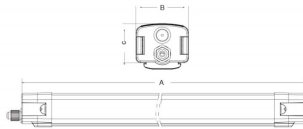

CONNECT

Lavov Industrial fixture from the family CONNECT with a power of 20W and a 120 degrees beam angle with a real lumen output of 2600lm and an efficiency of 130 lm/W made in Extruded Aluminum and finished in White colour.ON-OFF driver.

Item code	86.I002.1401.01
Product type	Indoor
Category	Industrial
Family	CONNECT
Subfamily	CONNECT
Pictograms	

Scheme

Product

Real power (W)	20
Real luminous flux (Lm)	2600
Luminous efficiency (Lm/W)	130
Beam angle (°)	120
Life time (h)	50000h L80B10
IP	66
Colour	White
Control gear included	Yes
Control gear	ON-OFF
Colour temperature (K)	4000
Colour consistency (SDCM)	SDCM<3
CRI	80