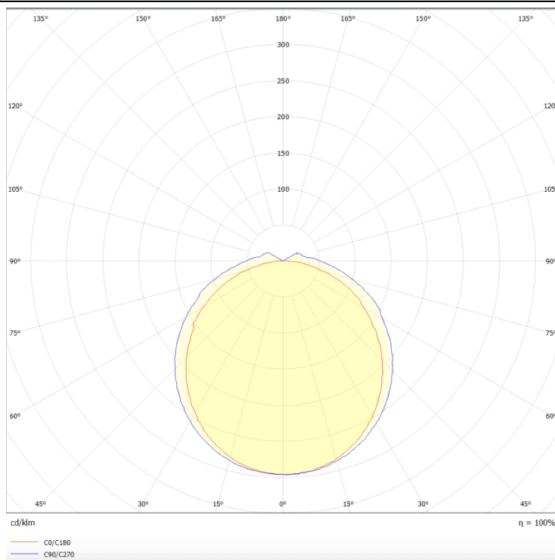

CONNECT

Lavov Industrial fixture from the family CONNECT with a power of 20W and a 120 degrees beam angle with a real lumen output of 2600lm and an efficiency of 130 lm/W made in Extruded Aluminum and finished in White colour.ON-OFF driver.

Scheme

Photometry

Item code	86.I002.1401.01
Product type	Indoor
Category	Industrial
Family	CONNECT
Subfamily	CONNECT
Pictograms	

Product	
Real power (W)	20
Real luminous flux (Lm)	2600
Luminous efficiency (Lm/W)	130
Beam angle (°)	120
Life time (h)	50000h L80B10
IP	66
Colour	White
Control gear included	Yes
Control gear	ON-OFF
Light source	LED
Type of LED	SMD
Colour temperature (K)	4000
Colour consistency (SDCM)	SDCM3
CRI	80