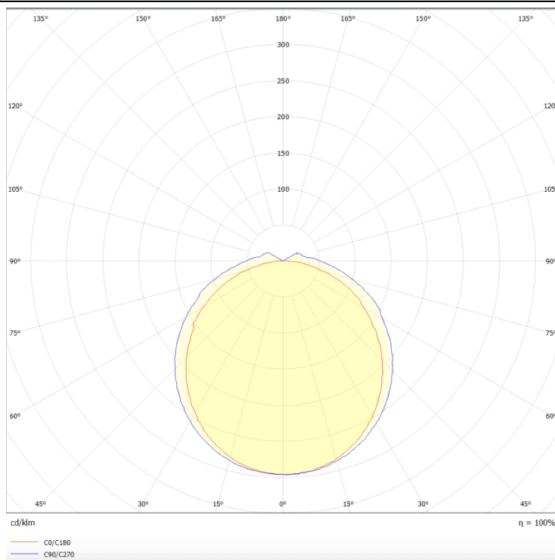

CONNECT

Lavov Industrial fixture from the family CONNECT with a power of 20W and a 120 degrees beam angle with a real lumen output of 2300lm and an efficiency of 115 lm/W made in Extruded Aluminum and finished in White colour.

Scheme

Photometry

Item code	86.I002.1403.01
Product type	Indoor
Category	Industrial
Family	CONNECT
Subfamily	CONNECT
Pictograms	

Product	
Real power (W)	20
Real luminous flux (Lm)	2300
Luminous efficiency (Lm/W)	115
Beam angle (°)	120
Life time (h)	50000h L80B10
IP	66
Colour	White
Control gear	DALI
Colour temperature (K)	4000
Colour consistency (SDCM)	SDCM3
CRI	80