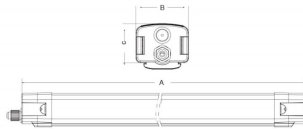

CONNECT

Lavov Industrial fixture from the family CONNECT with a power of 20W and a 120 degrees beam angle with a real lumen output of 2300lm and an efficiency of 115 lm/W made in Extruded Aluminum and finished in White colour.

Item code 86.I002.1403.01

Product type Indoor

Category Industrial

Family CONNECT

Subfamily CONNECT

Pictograms

Scheme

Product

Real power (W) 20

Real luminous flux (Lm) 2300

Luminous efficiency (Lm/W) 115

Beam angle (°) 120

Life time (h) 50000h L80B10

IP 66

Colour White

Control gear DALI

Colour temperature (K) 4000

Colour consistency (SDCM) SDCM<3

CRI 80

Photometry