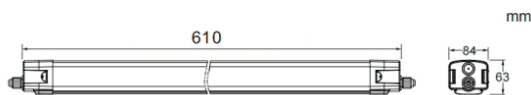

CONNECT

Lavov Industrial fixture from the family CONNECT with a power of 20W and a 120 degrees beam angle with a real lumen output of 2300lm and an efficiency of 115 lm/W made in Extruded Aluminum and finished in White colour.

Scheme

Photometry

Item code	86.I002.1403.01
Product type	Indoor
Category	Industrial
Family	CONNECT
Subfamily	CONNECT
Pictograms	

Product	
Real power (W)	20
Real luminous flux (Lm)	2300
Luminous efficiency (Lm/W)	115
Beam angle (°)	120
Life time (h)	50000h L80B10
IP	66
Colour	White
Control gear	DALI
Colour temperature (K)	4000
Colour consistency (SDCM)	SDCM3
CRI	80