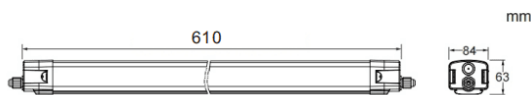

CONNECT

Lavov Industrial fixture from the family CONNECT with a power of 20W and a 120 degrees beam angle with a real lumen output of 2300lm and an efficiency of 115 lm/W made in Extruded Aluminum and finished in White colour.

Scheme

Photometry

Item code	86.I002.1403.01
Product type	Indoor
Category	Industrial
Family	CONNECT
Subfamily	CONNECT
Pictograms	

Product	
Real power (W)	20
Real luminous flux (Lm)	2300
Luminous efficiency (Lm/W)	115
Beam angle (°)	120
Life time (h)	50000h L80B10
IP	66
Colour	White
Control gear	DALI
Colour temperature (K)	4000
Colour consistency (SDCM)	SDCM<3
CRI	80