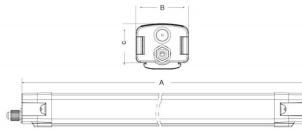

CONNECT

Lavov Industrial fixture from the family CONNECT with a power of 20W and a 120 degrees beam angle with a real lumen output of 2300lm and an efficiency of 115 lm/W made in Extruded Aluminum and finished in White colour.

Item code 86.I002.1403.01

Product type Indoor

Category Industrial

Family CONNECT

Subfamily CONNECT

Pictograms

Scheme

Product

Real power (W) 20

Real luminous flux (Lm) 2300

Luminous efficiency (Lm/W) 115

Beam angle (°) 120

Life time (h) 50000h L80B10

IP 66

Colour White

Control gear DALI

Colour temperature (K) 4000

Colour consistency (SDCM) SDCM<3

CRI 80

Photometry