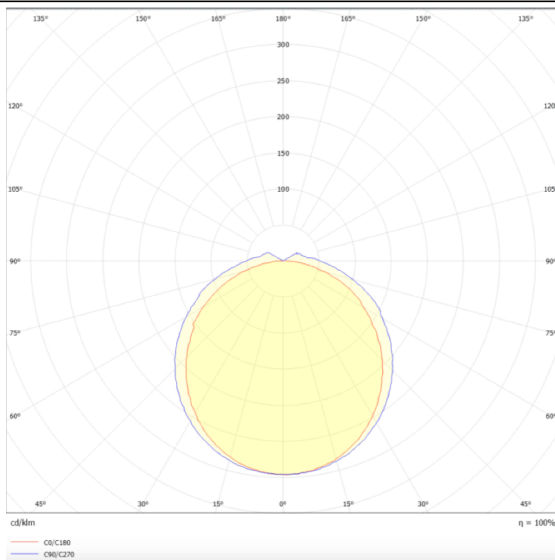

CONNECT

Lavov Industrial fixture from the family CONNECT with a power of 20W and a 120 degrees beam angle with a real lumen output of 2300lm and an efficiency of 115 lm/W made in Extruded Aluminum and finished in White colour.

Scheme

Photometry

Item code	86.I002.1403.01
Product type	Indoor
Category	Industrial
Family	CONNECT
Subfamily	CONNECT
Pictograms	

Product	
Real power (W)	20
Real luminous flux (Lm)	2300
Luminous efficiency (Lm/W)	115
Beam angle (°)	120
Life time (h)	50000h L80B10
IP	66
Colour	White
Control gear	DALI
Colour temperature (K)	4000
Colour consistency (SDCM)	SDCM<3
CRI	80