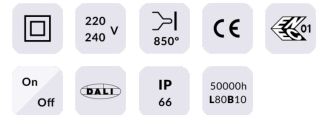

CONNECT

Lavov Industrial fixture from the family CONNECT with a power of 20W and a 120 degrees beam angle with a real lumen output of 2300lm and an efficiency of 115 lm/W made in Extruded Aluminum and finished in White colour.

Item code 86.I002.1403.01

Product type Indoor

Category Industrial

Family CONNECT

Subfamily CONNECT

Pictograms

Scheme

Product

Real power (W) 20

Real luminous flux (Lm) 2300

Luminous efficiency (Lm/W) 115

Beam angle (°) 120

Life time (h) 50000h L80B10

IP 66

Colour White

Control gear DALI