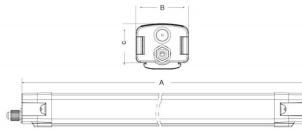

CONNECT

Lavov Industrial fixture from the family CONNECT with a power of 30W and a 120 degrees beam angle with a real lumen output of 4000lm and an efficiency of 133 lm/W made in Extruded Aluminum and finished in White colour.ON-OFF driver.

Item code 86.I002.2401.01

Product type Indoor

Category Industrial

Family CONNECT

Subfamily CONNECT

Pictograms

Scheme

Product

Real power (W) 30

Real luminous flux (Lm) 4000

Luminous efficiency (Lm/W) 133

Beam angle (°) 120

Life time (h) 50000h L80B10

IP 66

Colour White

Control gear included Yes

Control gear ON-OFF

Colour temperature (K) 4000

Colour consistency (SDCM) SDCM<3

CRI 80

Photometry