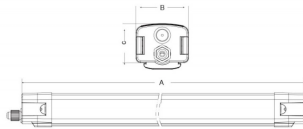

CONNECT

Lavov Industrial fixture from the family CONNECT with a power of 30W and a 120 degrees beam angle with a real lumen output of 4000lm and an efficiency of 133 lm/W made in Extruded Aluminum and finished in White colour.ON-OFF driver.

Item code	86.I002.2401.01
Product type	Indoor
Category	Industrial
Family	CONNECT
Subfamily	CONNECT
Pictograms	

Scheme

Product

Real power (W)	30
Real luminous flux (Lm)	4000
Luminous efficiency (Lm/W)	133
Beam angle (°)	120
Life time (h)	50000h L80B10
IP	66
Colour	White
Control gear included	Yes
Control gear	ON-OFF
Colour temperature (K)	4000
Colour consistency (SDCM)	SDCM<3
CRI	80

Photometry