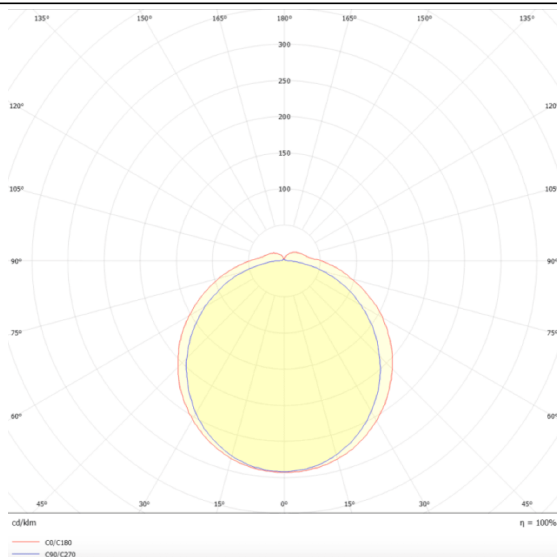

CONNECT

Lavov Industrial fixture from the family CONNECT with a power of 30W and a 120 degrees beam angle with a real lumen output of 4000lm and an efficiency of 133 lm/W made in Extruded Aluminum and finished in White colour.ON-OFF driver.

Scheme

Photometry

Item code	86.I002.2401.01
Product type	Indoor
Category	Industrial
Family	CONNECT
Subfamily	CONNECT
Pictograms	

Product	
Real power (W)	30
Real luminous flux (Lm)	4000
Luminous efficiency (Lm/W)	133
Beam angle (°)	120
Life time (h)	50000h L80B10
IP	66
Colour	White
Control gear included	Yes
Control gear	ON-OFF
Light source	LED
Type of LED	SMD
Colour temperature (K)	4000
Colour consistency (SDCM)	SDCM3
CRI	80