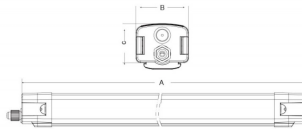

CONNECT

Lavov Industrial fixture from the family CONNECT with a power of 30W and a 120 degrees beam angle with a real lumen output of 4000lm and an efficiency of 133 lm/W made in Extruded Aluminum and finished in White colour.ON-OFF driver.

Item code	86.I002.2401.01
Product type	Indoor
Category	Industrial
Family	CONNECT
Subfamily	CONNECT
Pictograms	

Scheme

Product

Real power (W)	30
Real luminous flux (Lm)	4000
Luminous efficiency (Lm/W)	133
Beam angle (°)	120
Life time (h)	50000h L80B10
IP	66
Colour	White
Control gear included	Yes
Control gear	ON-OFF
Colour temperature (K)	4000
Colour consistency (SDCM)	SDCM<3
CRI	80