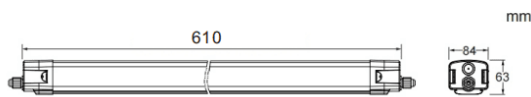

CONNECT

Lavov Industrial fixture from the family CONNECT with a power of 30W and a 120 degrees beam angle with a real lumen output of 4000lm and an efficiency of 133 lm/W made in Extruded Aluminum and finished in White colour.ON-OFF driver.

Scheme

Photometry

Item code	86.I002.2401.01
Product type	Indoor
Category	Industrial
Family	CONNECT
Subfamily	CONNECT
Pictograms	

Product	
Real power (W)	30
Real luminous flux (Lm)	4000
Luminous efficiency (Lm/W)	133
Beam angle (°)	120
Life time (h)	50000h L80B10
IP	66
Colour	White
Control gear included	Yes
Control gear	ON-OFF
Light source	LED
Type of LED	SMD
Colour temperature (K)	4000
Colour consistency (SDCM)	SDCM3
CRI	80