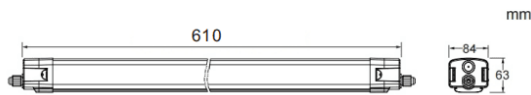

CONNECT

Lavov Industrial fixture from the family CONNECT with a power of 30W and a 120 degrees beam angle with a real lumen output of 4800lm and an efficiency of 160 lm/W made in Extruded Aluminum and finished in White colour.

Scheme

Photometry

| | |
|--------------|-----------------|
| Item code | 86.I002.2403.01 |
| Product type | Indoor |
| Category | Industrial |
| Family | CONNECT |
| Subfamily | CONNECT |
| Pictograms | |

| | |
|----------------------------|---------------|
| Product | |
| Real power (W) | 30 |
| Real luminous flux (Lm) | 4800 |
| Luminous efficiency (Lm/W) | 160 |
| Beam angle (°) | 120 |
| Life time (h) | 50000h L80B10 |
| IP | 66 |
| Colour | White |
| Control gear | DALI |
| Colour temperature (K) | 4000 |
| Colour consistency (SDCM) | SDCM3 |
| CRI | 80 |