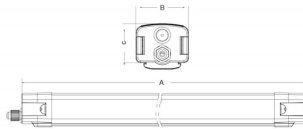

CONNECT

Lavov Industrial fixture from the family CONNECT with a power of 30W and a 120 degrees beam angle with a real lumen output of 4800lm and an efficiency of 160 lm/W made in Extruded Aluminum and finished in White colour.

Item code	86.I002.2403.01
Product type	Indoor
Category	Industrial
Family	CONNECT
Subfamily	CONNECT

Pictograms

Scheme

Product

Real power (W)	30
Real luminous flux (Lm)	4800
Luminous efficiency (Lm/W)	160
Beam angle (°)	120
Life time (h)	50000h L80B10
IP	66
Colour	White
Control gear	DALI
Colour temperature (K)	4000
Colour consistency (SDCM)	SDCM<3
CRI	80

Photometry