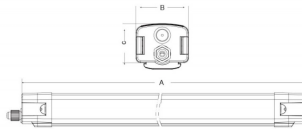

CONNECT

Lavov Industrial fixture from the family CONNECT with a power of 30W and a 120 degrees beam angle with a real lumen output of 4800lm and an efficiency of 160 lm/W made in Extruded Aluminum and finished in White colour.

Item code	86.I002.2403.01
Product type	Indoor
Category	Industrial
Family	CONNECT
Subfamily	CONNECT
Pictograms	

Scheme

Product

Real power (W)	30
Real luminous flux (Lm)	4800
Luminous efficiency (Lm/W)	160
Beam angle (°)	120
Life time (h)	50000h L80B10
IP	66
Colour	White
Control gear	DALI
Colour temperature (K)	4000
Colour consistency (SDCM)	SDCM<3
CRI	80