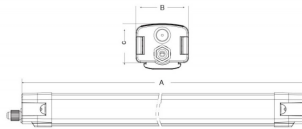

CONNECT

Lavov Industrial fixture from the family CONNECT with a power of 30W and a 120 degrees beam angle with a real lumen output of 4800lm and an efficiency of 160 lm/W made in Extruded Aluminum and finished in White colour.

Item code	86.I002.2403.01
Product type	Indoor
Category	Industrial
Family	CONNECT
Subfamily	CONNECT

Pictograms

Scheme

Product

Real power (W)	30
Real luminous flux (Lm)	4800
Luminous efficiency (Lm/W)	160
Beam angle (°)	120
Life time (h)	50000h L80B10
IP	66
Colour	White
Control gear	DALI
Colour temperature (K)	4000
Colour consistency (SDCM)	SDCM<3
CRI	80