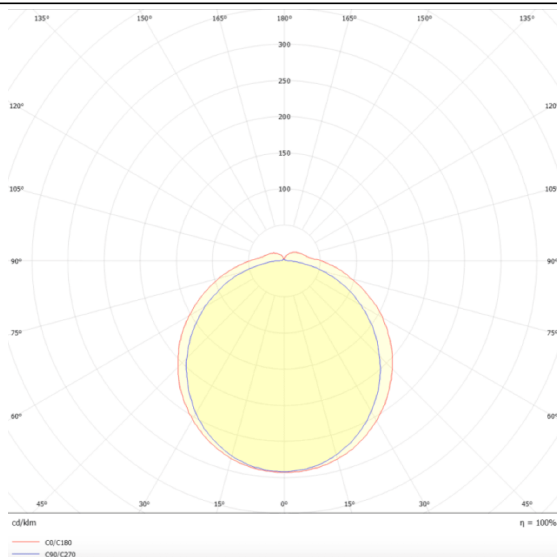

CONNECT

Lavov Industrial fixture from the family CONNECT with a power of 30W and a 120 degrees beam angle with a real lumen output of 4800lm and an efficiency of 160 lm/W made in Extruded Aluminum and finished in White colour.

Scheme

Photometry

| | |
|--------------|-----------------|
| Item code | 86.I002.2403.01 |
| Product type | Indoor |
| Category | Industrial |
| Family | CONNECT |
| Subfamily | CONNECT |
| Pictograms | |

| | |
|----------------------------|---------------|
| Product | |
| Real power (W) | 30 |
| Real luminous flux (Lm) | 4800 |
| Luminous efficiency (Lm/W) | 160 |
| Beam angle (°) | 120 |
| Life time (h) | 50000h L80B10 |
| IP | 66 |
| Colour | White |
| Control gear | DALI |
| Colour temperature (K) | 4000 |
| Colour consistency (SDCM) | SDCM3 |
| CRI | 80 |