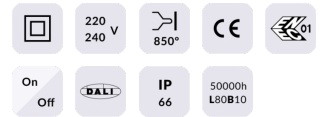

CONNECT

Lavov Industrial fixture from the family CONNECT with a power of 40W and a 120 degrees beam angle with a real lumen output of 6000lm and an efficiency of 150 lm/W made in Extruded Aluminum and finished in White colour.ON-OFF driver.

Item code 86.I002.3401.01

Product type Indoor

Category Industrial

Family CONNECT

Subfamily CONNECT

Pictograms