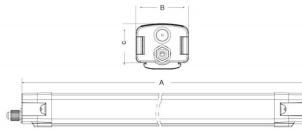

CONNECT

Lavov Industrial fixture from the family CONNECT with a power of 40W and a 120 degrees beam angle with a real lumen output of 6000lm and an efficiency of 150 lm/W made in Extruded Aluminum and finished in White colour.ON-OFF driver.

Item code 86.I002.3401.01

Product type Indoor

Category Industrial

Family CONNECT

Subfamily CONNECT

Pictograms

Scheme

Product

Real power (W) 40

Real luminous flux (Lm) 6000

Luminous efficiency (Lm/W) 150

Beam angle (°) 120

Life time (h) 50000h L80B10

IP 66

Colour White

Control gear included Yes

Control gear ON-OFF

Colour temperature (K) 4000

Colour consistency (SDCM) SDCM<3

CRI 80

Photometry