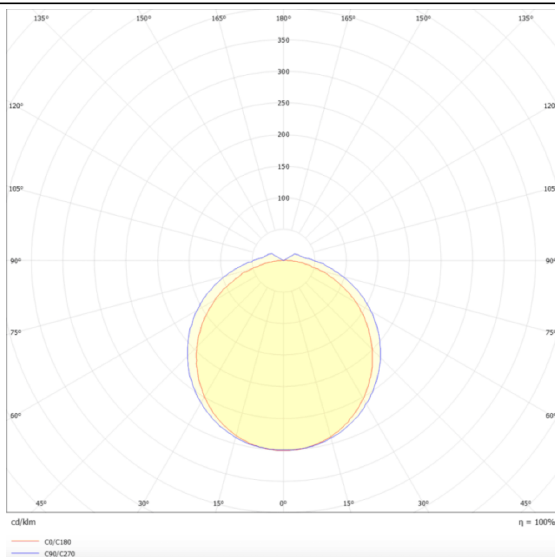

CONNECT

Lavov Industrial fixture from the family CONNECT with a power of 40W and a 120 degrees beam angle with a real lumen output of 6000lm and an efficiency of 150 lm/W made in Extruded Aluminum and finished in White colour.ON-OFF driver.

Scheme

Photometry

Item code	86.I002.3401.01
Product type	Indoor
Category	Industrial
Family	CONNECT
Subfamily	CONNECT
Pictograms	

Product

Real power (W)	40
Real luminous flux (Lm)	6000
Luminous efficiency (Lm/W)	150
Beam angle (°)	120
Life time (h)	50000h L80B10
IP	66
Colour	White
Control gear included	Yes
Control gear	ON-OFF
Light source	LED
Type of LED	SMD
Colour temperature (K)	4000
Colour consistency (SDCM)	SDCM3
CRI	80