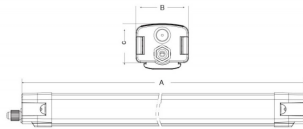

CONNECT

Lavov Industrial fixture from the family CONNECT with a power of 40W and a 120 degrees beam angle with a real lumen output of 6000lm and an efficiency of 150 lm/W made in Extruded Aluminum and finished in White colour.ON-OFF driver.

Item code 86.I002.3401.01

Product type Indoor

Category Industrial

Family CONNECT

Subfamily CONNECT

Pictograms

Scheme

Product

Real power (W) 40

Real luminous flux (Lm) 6000

Luminous efficiency (Lm/W) 150

Beam angle (°) 120

Life time (h) 50000h L80B10

IP 66

Colour White

Control gear included Yes

Control gear ON-OFF

Colour temperature (K) 4000

Colour consistency (SDCM) SDCM<3

CRI 80

Photometry