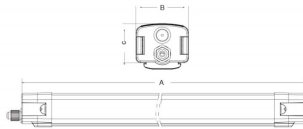

CONNECT

Lavov Industrial fixture from the family CONNECT with a power of 40W and a 120 degrees beam angle with a real lumen output of 6000lm and an efficiency of 150 lm/W made in Extruded Aluminum and finished in White colour.ON-OFF driver.

Item code	86.I002.3401.01
Product type	Indoor
Category	Industrial
Family	CONNECT
Subfamily	CONNECT
Pictograms	

Scheme

Product

Real power (W)	40
Real luminous flux (Lm)	6000
Luminous efficiency (Lm/W)	150
Beam angle (°)	120
Life time (h)	50000h L80B10
IP	66
Colour	White
Control gear included	Yes
Control gear	ON-OFF
Colour temperature (K)	4000
Colour consistency (SDCM)	SDCM<3
CRI	80