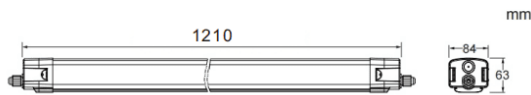

CONNECT

Lavov Industrial fixture from the family CONNECT with a power of 40W and a 120 degrees beam angle with a real lumen output of 6000lm and an efficiency of 150 lm/W made in Extruded Aluminum and finished in White colour.ON-OFF driver.

Scheme

Photometry

Item code	86.I002.3401.01
Product type	Indoor
Category	Industrial
Family	CONNECT
Subfamily	CONNECT
Pictograms	

Product

Real power (W)	40
Real luminous flux (Lm)	6000
Luminous efficiency (Lm/W)	150
Beam angle (°)	120
Life time (h)	50000h L80B10
IP	66
Colour	White
Control gear included	Yes
Control gear	ON-OFF
Light source	LED
Type of LED	SMD
Colour temperature (K)	4000
Colour consistency (SDCM)	SDCM3
CRI	80