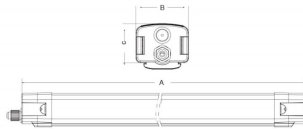

CONNECT

Lavov Industrial fixture from the family CONNECT with a power of 40W and a 120 degrees beam angle with a real lumen output of 4800lm and an efficiency of 120 lm/W made in Extruded Aluminum and finished in White colour.

Item code 86.I002.3403.01

Product type Indoor

Category Industrial

Family CONNECT

Subfamily CONNECT

Pictograms

Scheme

Product

Real power (W) 40

Real luminous flux (Lm) 4800

Luminous efficiency (Lm/W) 120

Beam angle (°) 120

Life time (h) 50000h L80B10

IP 66

Colour White

Control gear DALI

Colour temperature (K) 4000

Colour consistency (SDCM) SDCM<3

CRI 80

Photometry