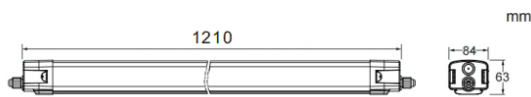

CONNECT

Lavov Industrial fixture from the family CONNECT with a power of 40W and a 120 degrees beam angle with a real lumen output of 4800lm and an efficiency of 120 lm/W made in Extruded Aluminum and finished in White colour.

Scheme

Photometry

Item code	86.I002.3403.01
Product type	Indoor
Category	Industrial
Family	CONNECT
Subfamily	CONNECT
Pictograms	

Product

Real power (W)	40
Real luminous flux (Lm)	4800
Luminous efficiency (Lm/W)	120
Beam angle (°)	120
Life time (h)	50000h L80B10
IP	66
Colour	White
Control gear	DALI
Colour temperature (K)	4000
Colour consistency (SDCM)	SDCM3
CRI	80