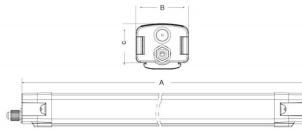

CONNECT

Lavov Industrial fixture from the family CONNECT with a power of 40W and a 120 degrees beam angle with a real lumen output of 4800lm and an efficiency of 120 lm/W made in Extruded Aluminum and finished in White colour.

Item code 86.I002.3403.01

Product type Indoor

Category Industrial

Family CONNECT

Subfamily CONNECT

Pictograms

Scheme

Product

Real power (W) 40

Real luminous flux (Lm) 4800

Luminous efficiency (Lm/W) 120

Beam angle (°) 120

Life time (h) 50000h L80B10

IP 66

Colour White

Control gear DALI

Colour temperature (K) 4000

Colour consistency (SDCM) SDCM<3

CRI 80

Photometry