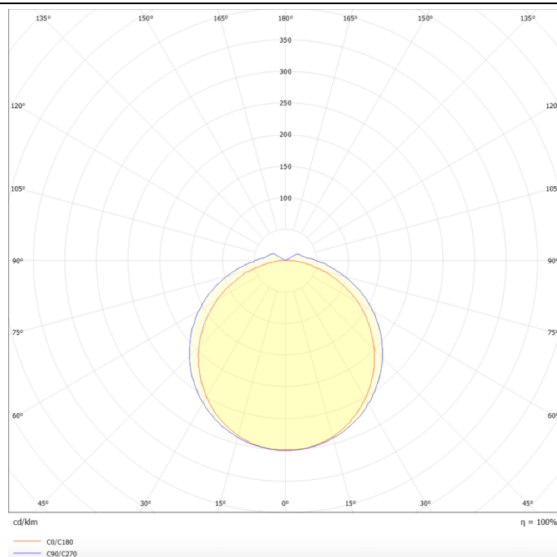

CONNECT

Lavov Industrial fixture from the family CONNECT with a power of 40W and a 120 degrees beam angle with a real lumen output of 4800lm and an efficiency of 120 lm/W made in Extruded Aluminum and finished in White colour.

Scheme

Photometry

Item code	86.I002.3403.01
Product type	Indoor
Category	Industrial
Family	CONNECT
Subfamily	CONNECT
Pictograms	

Product

Real power (W)	40
Real luminous flux (Lm)	4800
Luminous efficiency (Lm/W)	120
Beam angle (°)	120
Life time (h)	50000h L80B10
IP	66
Colour	White
Control gear	DALI
Colour temperature (K)	4000
Colour consistency (SDCM)	SDCM3
CRI	80