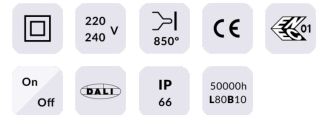

CONNECT

Lavov Industrial fixture from the family CONNECT with a power of 40W and a 120 degrees beam angle with a real lumen output of 4800lm and an efficiency of 120 lm/W made in Extruded Aluminum and finished in White colour.

Item code 86.I002.3403.01

Product type Indoor

Category Industrial

Family CONNECT

Subfamily CONNECT

Pictograms

Scheme

Product

Real power (W) 40

Real luminous flux (Lm) 4800

Luminous efficiency (Lm/W) 120

Beam angle (°) 120

Life time (h) 50000h L80B10

IP 66

Colour White

Control gear DALI