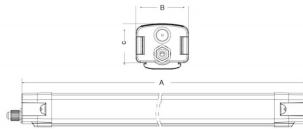

CONNECT

Lavov Industrial fixture from the family CONNECT with a power of 40W and a 120 degrees beam angle with a real lumen output of 4800lm and an efficiency of 120 lm/W made in Extruded Aluminum and finished in White colour.

Item code	86.I002.3403.01
Product type	Indoor
Category	Industrial
Family	CONNECT
Subfamily	CONNECT
Pictograms	

Scheme

Product

Real power (W)	40
Real luminous flux (Lm)	4800
Luminous efficiency (Lm/W)	120
Beam angle (°)	120
Life time (h)	50000h L80B10
IP	66
Colour	White
Control gear	DALI
Colour temperature (K)	4000
Colour consistency (SDCM)	SDCM<3
CRI	80

Photometry