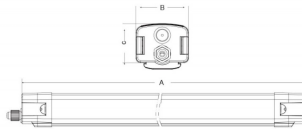

CONNECT

Lavov Industrial fixture from the family CONNECT with a power of 50W and a 120 degrees beam angle with a real lumen output of 7000lm and an efficiency of 140 lm/W made in Extruded Aluminum and finished in White colour.ON-OFF driver.

Item code 86.I002.4401.01

Product type Indoor

Category Industrial

Family CONNECT

Subfamily CONNECT

Pictograms

Scheme

Product

Real power (W) 50

Real luminous flux (Lm) 7000

Luminous efficiency (Lm/W) 140

Beam angle (°) 120

Life time (h) 50000h L80B10

IP 66

Colour White

Control gear included Yes

Control gear ON-OFF

Colour temperature (K) 4000

Colour consistency (SDCM) SDCM<3

CRI 80

Photometry