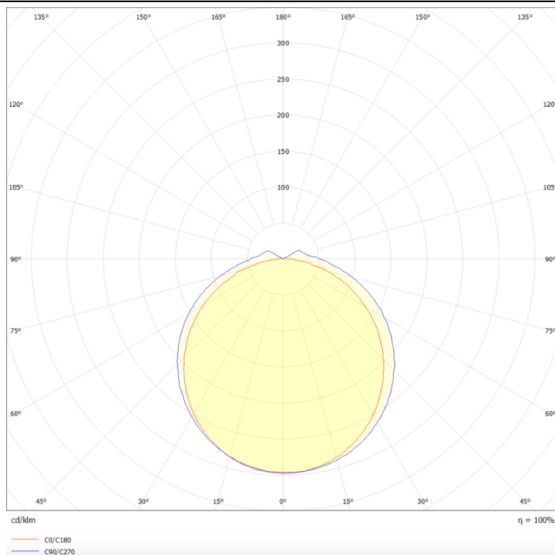

CONNECT

Lavov Industrial fixture from the family CONNECT with a power of 50W and a 120 degrees beam angle with a real lumen output of 7000lm and an efficiency of 140 lm/W made in Extruded Aluminum and finished in White colour.ON-OFF driver.

Scheme

Photometry

| | |
|--------------|-----------------|
| Item code | 86.I002.4401.01 |
| Product type | Indoor |
| Category | Industrial |
| Family | CONNECT |
| Subfamily | CONNECT |
| Pictograms | |

| | |
|----------------------------|---------------|
| Product | |
| Real power (W) | 50 |
| Real luminous flux (Lm) | 7000 |
| Luminous efficiency (Lm/W) | 140 |
| Beam angle (°) | 120 |
| Life time (h) | 50000h L80B10 |
| IP | 66 |
| Colour | White |
| Control gear included | Yes |
| Control gear | ON-OFF |
| Light source | LED |
| Type of LED | SMD |
| Colour temperature (K) | 4000 |
| Colour consistency (SDCM) | SDCM3 |
| CRI | 80 |