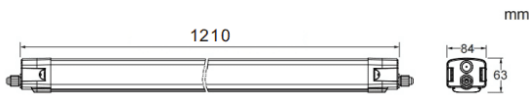

CONNECT

Lavov Industrial fixture from the family CONNECT with a power of 50W and a 120 degrees beam angle with a real lumen output of 7000lm and an efficiency of 140 lm/W made in Extruded Aluminum and finished in White colour.ON-OFF driver.

Scheme

Photometry

| | |
|--------------|-----------------|
| Item code | 86.I002.4401.01 |
| Product type | Indoor |
| Category | Industrial |
| Family | CONNECT |
| Subfamily | CONNECT |
| Pictograms | |

| | |
|----------------------------|---------------|
| Product | |
| Real power (W) | 50 |
| Real luminous flux (Lm) | 7000 |
| Luminous efficiency (Lm/W) | 140 |
| Beam angle (°) | 120 |
| Life time (h) | 50000h L80B10 |
| IP | 66 |
| Colour | White |
| Control gear included | Yes |
| Control gear | ON-OFF |
| Light source | LED |
| Type of LED | SMD |
| Colour temperature (K) | 4000 |
| Colour consistency (SDCM) | SDCM3 |
| CRI | 80 |