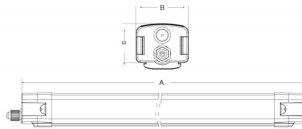

CONNECT

Lavov Industrial fixture from the family CONNECT with a power of 50W and a 120 degrees beam angle with a real lumen output of 7000lm and an efficiency of 140 lm/W made in Extruded Aluminum and finished in White colour.ON-OFF driver.

Item code	86.I002.4401.01
Product type	Indoor
Category	Industrial
Family	CONNECT
Subfamily	CONNECT
Pictograms	

Scheme

Product

Real power (W)	50
Real luminous flux (Lm)	7000
Luminous efficiency (Lm/W)	140
Beam angle (°)	120
Life time (h)	50000h L80B10
IP	66
Colour	White
Control gear included	Yes
Control gear	ON-OFF
Colour temperature (K)	4000
Colour consistency (SDCM)	SDCM<3
CRI	80