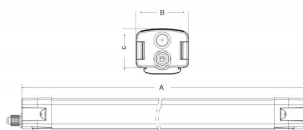

CONNECT

Lavov Industrial fixture from the family CONNECT with a power of 50W and a 120 degrees beam angle with a real lumen output of 7000lm and an efficiency of 140 lm/W made in Extruded Aluminum and finished in White colour.ON-OFF driver.

Item code 86.I002.4401.01

Product type Indoor

Category Industrial

Family CONNECT

Subfamily CONNECT

Pictograms

Scheme

Photometry

Product

Real power (W) 50

Real luminous flux (Lm) 7000

Luminous efficiency (Lm/W) 140

Beam angle (°) 120

Life time (h) 50000h L80B10

IP 66

Colour White

Control gear included Yes

Control gear ON-OFF

Colour temperature (K) 4000

Colour consistency (SDCM) SDCM<3

CRI 80