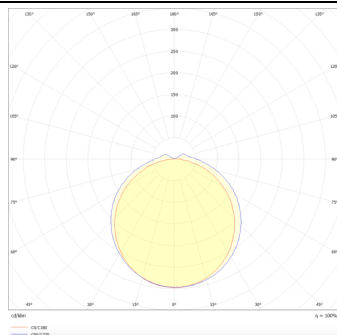

Product

Real power (W) 50

Real luminous flux (Lm) 7000

Luminous efficiency (Lm/W) 140

Beam angle (°) 120

Life time (h) 50000h L80B10

IP 66

Colour White