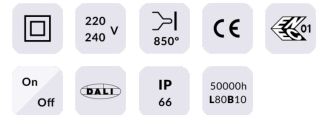

CONNECT

Lavov Industrial fixture from the family CONNECT with a power of 50W and a 120 degrees beam angle with a real lumen output of 7000lm and an efficiency of 140 lm/W made in Extruded Aluminum and finished in White colour.ON-OFF driver.

Item code 86.I002.4401.01

Product type Indoor

Category Industrial

Family CONNECT

Subfamily CONNECT

Pictograms