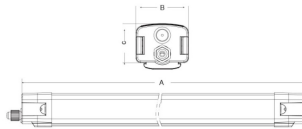

CONNECT

Lavov Industrial fixture from the family CONNECT with a power of 50W and a 120 degrees beam angle with a real lumen output of 7200lm and an efficiency of 144 lm/W made in Extruded Aluminum and finished in White colour. DALI driver.

Item code	86.I002.4403.01
Product type	Indoor
Category	Industrial
Family	CONNECT
Subfamily	CONNECT
Pictograms	

Scheme

Product

Real power (W)	50
Real luminous flux (Lm)	7200
Luminous efficiency (Lm/W)	144
Beam angle (°)	120
Life time (h)	50000h L80B10
IP	66
Colour	White
Control gear	DALI
Colour temperature (K)	4000
Colour consistency (SDCM)	SDCM<3
CRI	80