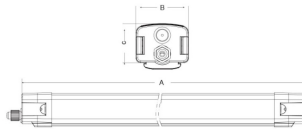

CONNECT

Lavov Industrial fixture from the family CONNECT with a power of 50W and a 120 degrees beam angle with a real lumen output of 7200lm and an efficiency of 144 lm/W made in Extruded Aluminum and finished in White colour. DALI driver.

Item code 86.I002.4403.01

Product type Indoor

Category Industrial

Family CONNECT

Subfamily CONNECT

Pictograms

Scheme

Product

Real power (W) 50

Real luminous flux (Lm) 7200

Luminous efficiency (Lm/W) 144

Beam angle (°) 120

Life time (h) 50000h L80B10

IP 66

Colour White

Control gear DALI

Colour temperature (K) 4000

Colour consistency (SDCM) SDCM<3

CRI 80

Photometry