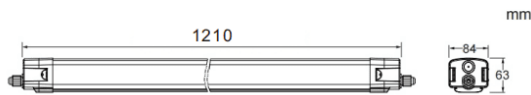

## CONNECT

Lavov Industrial fixture from the family CONNECT with a power of 50W and a 120 degrees beam angle with a real lumen output of 7200lm and an efficiency of 144 lm/W made in Extruded Aluminum and finished in White colour. DALI driver.

## Photometry

Item code	86.I002.4403.01
Product type	Indoor
Category	Industrial
Family	CONNECT
Subfamily	CONNECT
Pictograms	

Product	
Real power (W)	50
Real luminous flux (Lm)	7200
Luminous efficiency (Lm/W)	144
Beam angle (°)	120
Life time (h)	50000h L80B10
IP	66
Colour	White
Control gear	DALI
Colour temperature (K)	4000
Colour consistency (SDCM)	SDCM3
CRI	80