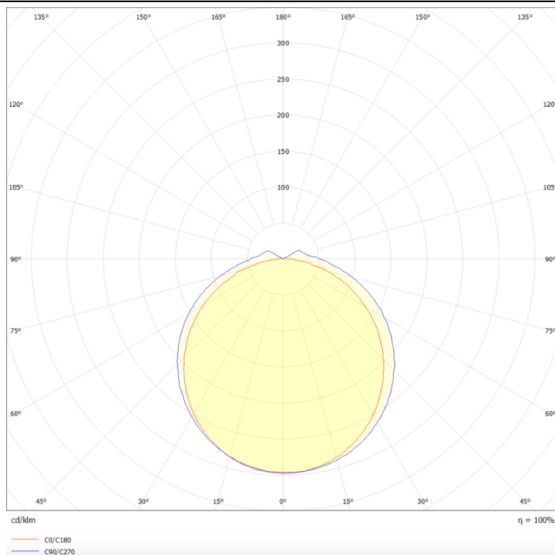

## CONNECT

Lavov Industrial fixture from the family CONNECT with a power of 50W and a 120 degrees beam angle with a real lumen output of 7200lm and an efficiency of 144 lm/W made in Extruded Aluminum and finished in White colour. DALI driver.

## Scheme

## Photometry

Item code	86.I002.4403.01
Product type	Indoor
Category	Industrial
Family	CONNECT
Subfamily	CONNECT
Pictograms	

Product	
Real power (W)	50
Real luminous flux (Lm)	7200
Luminous efficiency (Lm/W)	144
Beam angle (°)	120
Life time (h)	50000h L80B10
IP	66
Colour	White
Control gear	DALI
Colour temperature (K)	4000
Colour consistency (SDCM)	SDCM3
CRI	80