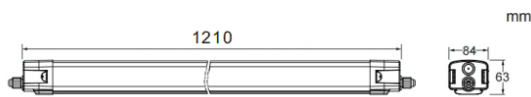

CONNECT

Lavov Industrial fixture from the family CONNECT with a power of 40W and a 120 degrees beam angle with a real lumen output of 5600lm and an efficiency of 140 lm/W made in Extruded Aluminum and finished in White colour.ON-OFF driver.

Scheme

Photometry

Item code	86.I002.5401.01
Product type	Indoor
Category	Industrial
Family	CONNECT
Subfamily	CONNECT
Pictograms	

Product	
Real power (W)	40
Real luminous flux (Lm)	5600
Luminous efficiency (Lm/W)	140
Beam angle (°)	120
Life time (h)	50000h L80B10
IP	66
Colour	White
Control gear included	Yes
Control gear	ON-OFF
Light source	LED
Type of LED	SMD
Colour temperature (K)	4000
Colour consistency (SDCM)	SDCM3
CRI	80