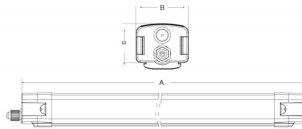

CONNECT

Lavov Industrial fixture from the family CONNECT with a power of 40W and a 120 degrees beam angle with a real lumen output of 5600lm and an efficiency of 140 lm/W made in Extruded Aluminum and finished in White colour.ON-OFF driver.

Item code	86.I002.5401.01
Product type	Indoor
Category	Industrial
Family	CONNECT
Subfamily	CONNECT
Pictograms	

Scheme

Product

Real power (W)	40
Real luminous flux (Lm)	5600
Luminous efficiency (Lm/W)	140
Beam angle (°)	120
Life time (h)	50000h L80B10
IP	66
Colour	White
Control gear included	Yes
Control gear	ON-OFF
Colour temperature (K)	4000
Colour consistency (SDCM)	SDCM<3
CRI	80

Photometry