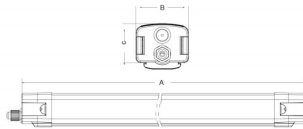

CONNECT

Lavov Industrial fixture from the family CONNECT with a power of 40W and a 120 degrees beam angle with a real lumen output of 5600lm and an efficiency of 140 lm/W made in Extruded Aluminum and finished in White colour.ON-OFF driver.

Item code 86.I002.5401.01

Product type Indoor

Category Industrial

Family CONNECT

Subfamily CONNECT

Pictograms

Scheme

Product

Real power (W) 40

Real luminous flux (Lm) 5600

Luminous efficiency (Lm/W) 140

Beam angle (°) 120

Life time (h) 50000h L80B10

IP 66

Colour White

Control gear included Yes

Control gear ON-OFF

Colour temperature (K) 4000

Colour consistency (SDCM) SDCM<3

CRI 80

Photometry