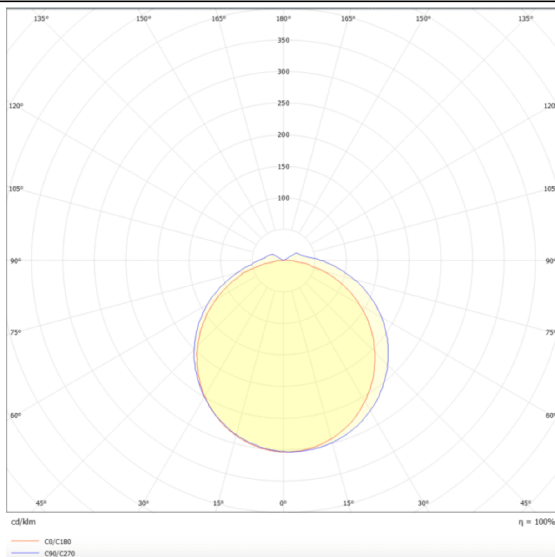

CONNECT

Lavov Industrial fixture from the family CONNECT with a power of 40W and a 120 degrees beam angle with a real lumen output of 5600lm and an efficiency of 140 lm/W made in Extruded Aluminum and finished in White colour.ON-OFF driver.

Scheme

Photometry

Item code	86.I002.5401.01
Product type	Indoor
Category	Industrial
Family	CONNECT
Subfamily	CONNECT
Pictograms	

Product	
Real power (W)	40
Real luminous flux (Lm)	5600
Luminous efficiency (Lm/W)	140
Beam angle (°)	120
Life time (h)	50000h L80B10
IP	66
Colour	White
Control gear included	Yes
Control gear	ON-OFF
Light source	LED
Type of LED	SMD
Colour temperature (K)	4000
Colour consistency (SDCM)	SDCM3
CRI	80