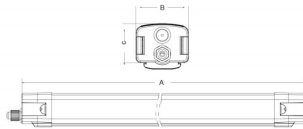

CONNECT

Lavov Industrial fixture from the family CONNECT with a power of 40W and a 120 degrees beam angle with a real lumen output of 5600lm and an efficiency of 140 lm/W made in Extruded Aluminum and finished in White colour.

Real power (W) 40

Real luminous flux (Lm) 5600

Luminous efficiency (Lm/W) 140

Beam angle (°) 120

Life time (h) 50000h L80B10

IP 66

Colour White

Control gear DALI