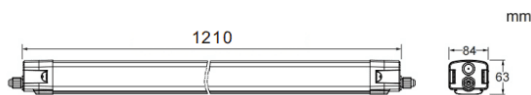

## CONNECT

Lavov Industrial fixture from the family CONNECT with a power of 40W and a 120 degrees beam angle with a real lumen output of 5600lm and an efficiency of 140 lm/W made in Extruded Aluminum and finished in White colour.

## Photometry

Item code	86.I002.5403.01
Product type	Indoor
Category	Industrial
Family	CONNECT
Subfamily	CONNECT
Pictograms	

Product	
Real power (W)	40
Real luminous flux (Lm)	5600
Luminous efficiency (Lm/W)	140
Beam angle (°)	120
Life time (h)	50000h L80B10
IP	66
Colour	White
Control gear	DALI
Colour temperature (K)	4000
Colour consistency (SDCM)	SDCM3
CRI	80