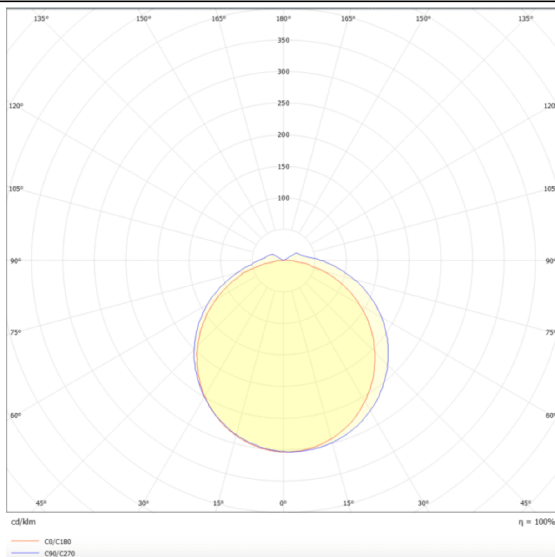

## CONNECT

Lavov Industrial fixture from the family CONNECT with a power of 40W and a 120 degrees beam angle with a real lumen output of 5600lm and an efficiency of 140 lm/W made in Extruded Aluminum and finished in White colour.

## Scheme

## Photometry

Item code	86.I002.5403.01
Product type	Indoor
Category	Industrial
Family	CONNECT
Subfamily	CONNECT
Pictograms	

Product	
Real power (W)	40
Real luminous flux (Lm)	5600
Luminous efficiency (Lm/W)	140
Beam angle (°)	120
Life time (h)	50000h L80B10
IP	66
Colour	White
Control gear	DALI
Colour temperature (K)	4000
Colour consistency (SDCM)	SDCM3
CRI	80