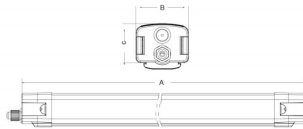

CONNECT

Lavov Industrial fixture from the family CONNECT with a power of 40W and a 120 degrees beam angle with a real lumen output of 5600lm and an efficiency of 140 lm/W made in Extruded Aluminum and finished in White colour.

Item code 86.I002.5403.01

Product type Indoor

Category Industrial

Family CONNECT

Subfamily CONNECT

Pictograms

Scheme

Product

Real power (W) 40

Real luminous flux (Lm) 5600

Luminous efficiency (Lm/W) 140

Beam angle (°) 120

Life time (h) 50000h L80B10

IP 66

Colour White

Control gear DALI

Colour temperature (K) 4000

Colour consistency (SDCM) SDCM<3

CRI 80

Photometry