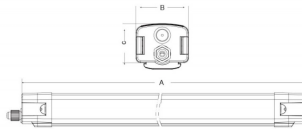

CONNECT

Lavov Industrial fixture from the family CONNECT with a power of 40W and a 120 degrees beam angle with a real lumen output of 5600lm and an efficiency of 140 lm/W made in Extruded Aluminum and finished in White colour.

Item code	86.I002.5403.01
Product type	Indoor
Category	Industrial
Family	CONNECT
Subfamily	CONNECT
Pictograms	

Scheme

Product

Real power (W)	40
Real luminous flux (Lm)	5600
Luminous efficiency (Lm/W)	140
Beam angle (°)	120
Life time (h)	50000h L80B10
IP	66
Colour	White
Control gear	DALI
Colour temperature (K)	4000
Colour consistency (SDCM)	SDCM<3
CRI	80