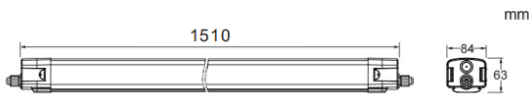

CONNECT

Lavov Industrial fixture from the family CONNECT with a power of 60W and a 120 degrees beam angle with a real lumen output of 8400lm and an efficiency of 140 lm/W made in Extruded Aluminum and finished in White colour.ON-OFF driver.

Scheme

Photometry

Item code	86.I002.6401.01
Product type	Indoor
Category	Industrial
Family	CONNECT
Subfamily	CONNECT
Pictograms	

Product	
Real power (W)	60
Real luminous flux (Lm)	8400
Luminous efficiency (Lm/W)	140
Beam angle (°)	120
Life time (h)	50000h L80B10
IP	66
Colour	White
Control gear included	Yes
Control gear	ON-OFF
Light source	LED
Type of LED	SMD
Colour temperature (K)	4000
Colour consistency (SDCM)	SDCM3
CRI	80