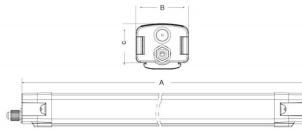

CONNECT

Lavov Industrial fixture from the family CONNECT with a power of 60W and a 120 degrees beam angle with a real lumen output of 8400lm and an efficiency of 140 lm/W made in Extruded Aluminum and finished in White colour.ON-OFF driver.

Item code 86.I002.6401.01

Product type Indoor

Category Industrial

Family CONNECT

Subfamily CONNECT

Pictograms

Scheme

Product

Real power (W) 60

Real luminous flux (Lm) 8400

Luminous efficiency (Lm/W) 140

Beam angle (°) 120

Life time (h) 50000h L80B10

IP 66

Colour White

Control gear included Yes

Control gear ON-OFF

Colour temperature (K) 4000

Colour consistency (SDCM) SDCM<3

CRI 80

Photometry