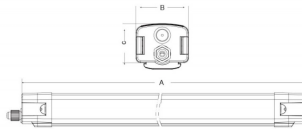

CONNECT

Lavov Industrial fixture from the family CONNECT with a power of 60W and a 120 degrees beam angle with a real lumen output of 8400lm and an efficiency of 140 lm/W made in Extruded Aluminum and finished in White colour.ON-OFF driver.

Item code	86.I002.6401.01
Product type	Indoor
Category	Industrial
Family	CONNECT
Subfamily	CONNECT
Pictograms	

Scheme

Product

Real power (W)	60
Real luminous flux (Lm)	8400
Luminous efficiency (Lm/W)	140
Beam angle (°)	120
Life time (h)	50000h L80B10
IP	66
Colour	White
Control gear included	Yes
Control gear	ON-OFF
Colour temperature (K)	4000
Colour consistency (SDCM)	SDCM<3
CRI	80