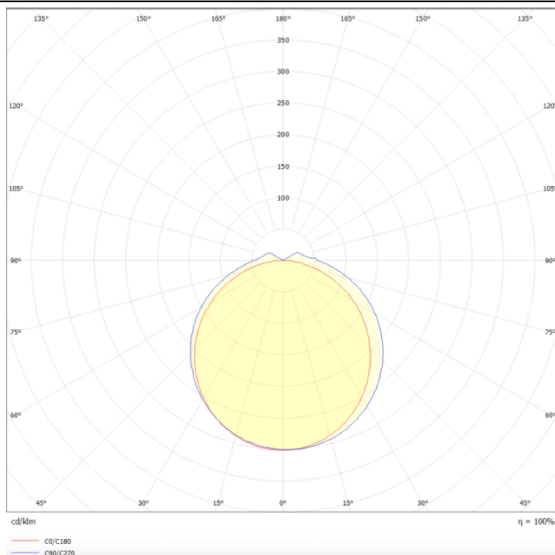

CONNECT

Lavov Industrial fixture from the family CONNECT with a power of 60W and a 120 degrees beam angle with a real lumen output of 8400lm and an efficiency of 140 lm/W made in Extruded Aluminum and finished in White colour.ON-OFF driver.

Scheme

Photometry

Item code	86.I002.6401.01
Product type	Indoor
Category	Industrial
Family	CONNECT
Subfamily	CONNECT
Pictograms	

Product	
Real power (W)	60
Real luminous flux (Lm)	8400
Luminous efficiency (Lm/W)	140
Beam angle (°)	120
Life time (h)	50000h L80B10
IP	66
Colour	White
Control gear included	Yes
Control gear	ON-OFF
Light source	LED
Type of LED	SMD
Colour temperature (K)	4000
Colour consistency (SDCM)	SDCM3
CRI	80