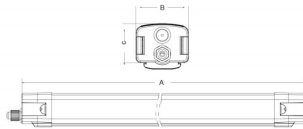

CONNECT

Lavov Industrial fixture from the family CONNECT with a power of 60W and a 120 degrees beam angle with a real lumen output of 5600lm and an efficiency of 93 lm/W made in Extruded Aluminum and finished in White colour.

Item code 86.I002.6403.01

Product type Indoor

Category Industrial

Family CONNECT

Subfamily CONNECT

Pictograms

Scheme

Product

Real power (W) 60

Real luminous flux (Lm) 5600

Luminous efficiency (Lm/W) 93

Beam angle (°) 120

Life time (h) 50000h L80B10

IP 66

Colour White

Control gear DALI

Colour temperature (K) 4000

Colour consistency (SDCM) SDCM<3

CRI 80

Photometry