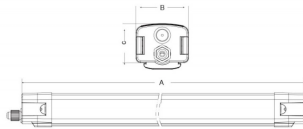

CONNECT

Lavov Industrial fixture from the family CONNECT with a power of 60W and a 120 degrees beam angle with a real lumen output of 5600lm and an efficiency of 93 lm/W made in Extruded Aluminum and finished in White colour.

Item code	86.I002.6403.01
Product type	Indoor
Category	Industrial
Family	CONNECT
Subfamily	CONNECT
Pictograms	

Scheme

Product

Real power (W)	60
Real luminous flux (Lm)	5600
Luminous efficiency (Lm/W)	93
Beam angle (°)	120
Life time (h)	50000h L80B10
IP	66
Colour	White
Control gear	DALI
Colour temperature (K)	4000
Colour consistency (SDCM)	SDCM<3
CRI	80