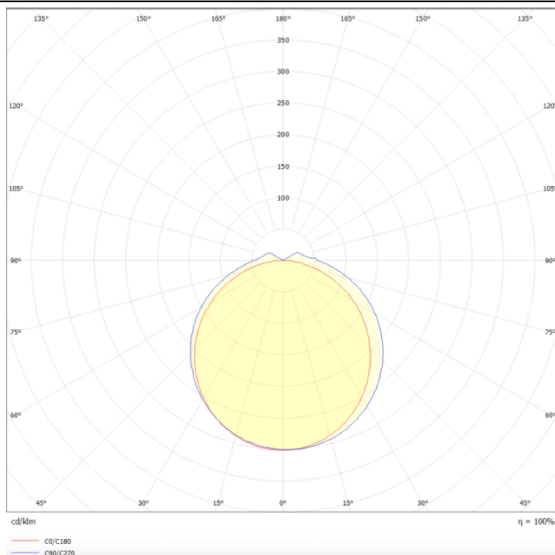

CONNECT

Lavov Industrial fixture from the family CONNECT with a power of 60W and a 120 degrees beam angle with a real lumen output of 5600lm and an efficiency of 93 lm/W made in Extruded Aluminum and finished in White colour.

Scheme

Photometry

Item code	86.I002.6403.01
Product type	Indoor
Category	Industrial
Family	CONNECT
Subfamily	CONNECT
Pictograms	

Product	
Real power (W)	60
Real luminous flux (Lm)	5600
Luminous efficiency (Lm/W)	93
Beam angle (°)	120
Life time (h)	50000h L80B10
IP	66
Colour	White
Control gear	DALI
Colour temperature (K)	4000
Colour consistency (SDCM)	SDCM3
CRI	80