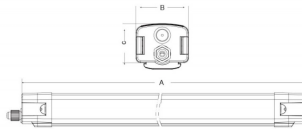

CONNECT

Lavov Industrial fixture from the family CONNECT with a power of 60W and a 120 degrees beam angle with a real lumen output of 5600lm and an efficiency of 93 lm/W made in Extruded Aluminum and finished in White colour.

Item code	86.I002.6403.01
Product type	Indoor
Category	Industrial
Family	CONNECT
Subfamily	CONNECT
Pictograms	

Scheme

Product

Real power (W)	60
Real luminous flux (Lm)	5600
Luminous efficiency (Lm/W)	93
Beam angle (°)	120
Life time (h)	50000h L80B10
IP	66
Colour	White
Control gear	DALI
Colour temperature (K)	4000
Colour consistency (SDCM)	SDCM<3
CRI	80

Photometry