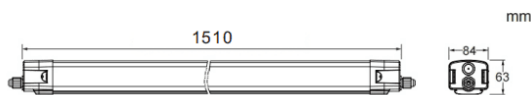

CONNECT

Lavov Industrial fixture from the family CONNECT with a power of 60W and a 120 degrees beam angle with a real lumen output of 5600lm and an efficiency of 93 lm/W made in Extruded Aluminum and finished in White colour.

Scheme

Photometry

Item code	86.I002.6403.01
Product type	Indoor
Category	Industrial
Family	CONNECT
Subfamily	CONNECT
Pictograms	

Product	
Real power (W)	60
Real luminous flux (Lm)	5600
Luminous efficiency (Lm/W)	93
Beam angle (°)	120
Life time (h)	50000h L80B10
IP	66
Colour	White
Control gear	DALI
Colour temperature (K)	4000
Colour consistency (SDCM)	SDCM3
CRI	80