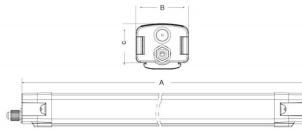

CONNECT

Lavov Industrial fixture from the family CONNECT with a power of 60W and a 120 degrees beam angle with a real lumen output of 8400lm and an efficiency of 140 lm/W made in Extruded Aluminum and finished in White colour.ON-OFF driver.

Item code 86.I002.7401.01

Product type Indoor

Category Industrial

Family CONNECT

Subfamily CONNECT

Pictograms

Scheme

Product

Real power (W) 60

Real luminous flux (Lm) 8400

Luminous efficiency (Lm/W) 140

Beam angle (°) 120

Life time (h) 50000h L80B10

IP 66

Colour White

Control gear included Yes

Control gear ON-OFF

Colour temperature (K) 4000

Colour consistency (SDCM) SDCM<3

CRI 80

Photometry