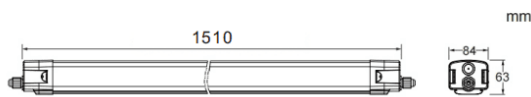

## CONNECT

Lavov Industrial fixture from the family CONNECT with a power of 60W and a 120 degrees beam angle with a real lumen output of 8400lm and an efficiency of 140 lm/W made in Extruded Aluminum and finished in White colour.ON-OFF driver.

## Photometry

Item code	86.I002.7401.01
Product type	Indoor
Category	Industrial
Family	CONNECT
Subfamily	CONNECT
Pictograms	

Product	
Real power (W)	60
Real luminous flux (Lm)	8400
Luminous efficiency (Lm/W)	140
Beam angle (°)	120
Life time (h)	50000h L80B10
IP	66
Colour	White
Control gear included	Yes
Control gear	ON-OFF
Light source	LED
Type of LED	SMD
Colour temperature (K)	4000
Colour consistency (SDCM)	SDCM3
CRI	80