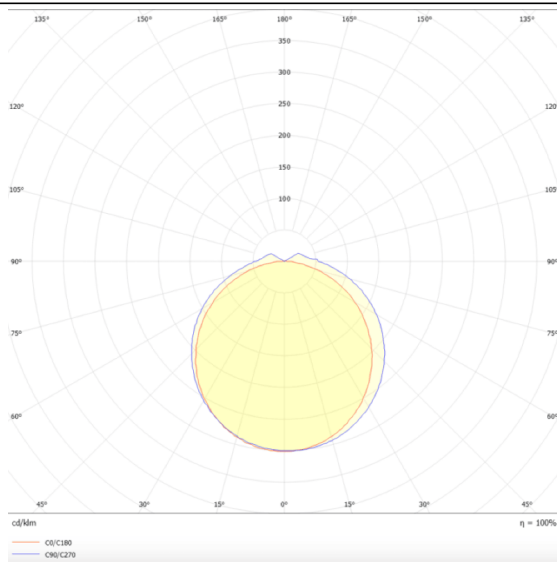

## CONNECT

Lavov Industrial fixture from the family CONNECT with a power of 60W and a 120 degrees beam angle with a real lumen output of 8400lm and an efficiency of 140 lm/W made in Extruded Aluminum and finished in White colour.ON-OFF driver.

## Scheme

## Photometry

Item code	86.I002.7401.01
Product type	Indoor
Category	Industrial
Family	CONNECT
Subfamily	CONNECT
Pictograms	

Product	
Real power (W)	60
Real luminous flux (Lm)	8400
Luminous efficiency (Lm/W)	140
Beam angle (°)	120
Life time (h)	50000h L80B10
IP	66
Colour	White
Control gear included	Yes
Control gear	ON-OFF
Light source	LED
Type of LED	SMD
Colour temperature (K)	4000
Colour consistency (SDCM)	SDCM3
CRI	80