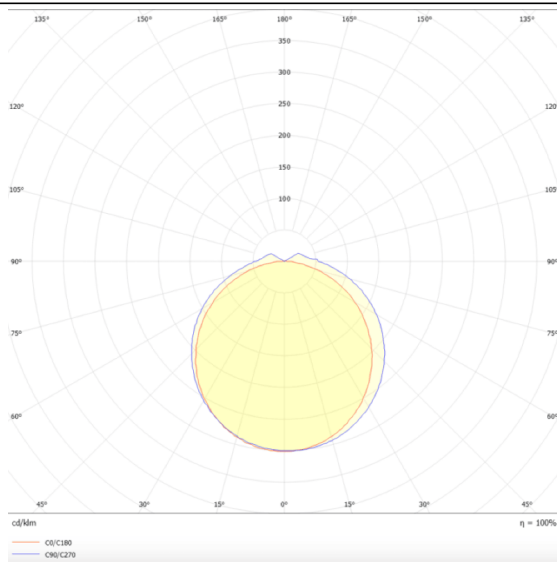

CONNECT

Lavov Industrial fixture from the family CONNECT with a power of 60W and a 120 degrees beam angle with a real lumen output of 8400lm and an efficiency of 140 lm/W made in Extruded Aluminum and finished in White colour.

Scheme

Photometry

Item code	86.I002.7403.01
Product type	Indoor
Category	Industrial
Family	CONNECT
Subfamily	CONNECT
Pictograms	

Product	
Real power (W)	60
Real luminous flux (Lm)	8400
Luminous efficiency (Lm/W)	140
Beam angle (°)	120
Life time (h)	50000h L80B10
IP	66
Colour	White
Control gear	DALI
Colour temperature (K)	4000
Colour consistency (SDCM)	SDCM3
CRI	80