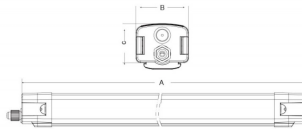

CONNECT

Lavov Industrial fixture from the family CONNECT with a power of 60W and a 120 degrees beam angle with a real lumen output of 8400lm and an efficiency of 140 lm/W made in Extruded Aluminum and finished in White colour.

Item code	86.I002.7403.01
Product type	Indoor
Category	Industrial
Family	CONNECT
Subfamily	CONNECT
Pictograms	

Scheme

Product

Real power (W)	60
Real luminous flux (Lm)	8400
Luminous efficiency (Lm/W)	140
Beam angle (°)	120
Life time (h)	50000h L80B10
IP	66
Colour	White
Control gear	DALI
Colour temperature (K)	4000
Colour consistency (SDCM)	SDCM<3
CRI	80