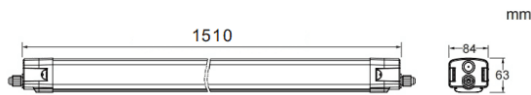

CONNECT

Lavov Industrial fixture from the family CONNECT with a power of 60W and a 120 degrees beam angle with a real lumen output of 8400lm and an efficiency of 140 lm/W made in Extruded Aluminum and finished in White colour.

Scheme

Photometry

Item code	86.I002.7403.01
Product type	Indoor
Category	Industrial
Family	CONNECT
Subfamily	CONNECT
Pictograms	

Product	
Real power (W)	60
Real luminous flux (Lm)	8400
Luminous efficiency (Lm/W)	140
Beam angle (°)	120
Life time (h)	50000h L80B10
IP	66
Colour	White
Control gear	DALI
Colour temperature (K)	4000
Colour consistency (SDCM)	SDCM3
CRI	80