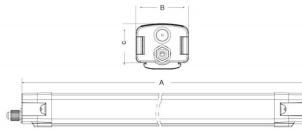

CONNECT

Lavov Industrial fixture from the family CONNECT with a power of 60W and a 120 degrees beam angle with a real lumen output of 8400lm and an efficiency of 140 lm/W made in Extruded Aluminum and finished in White colour.

Item code 86.I002.7403.01

Product type Indoor

Category Industrial

Family CONNECT

Subfamily CONNECT

Pictograms

Scheme

Product

Real power (W) 60

Real luminous flux (Lm) 8400

Luminous efficiency (Lm/W) 140

Beam angle (°) 120

Life time (h) 50000h L80B10

IP 66

Colour White

Control gear DALI

Colour temperature (K) 4000

Colour consistency (SDCM) SDCM<3

CRI 80

Photometry