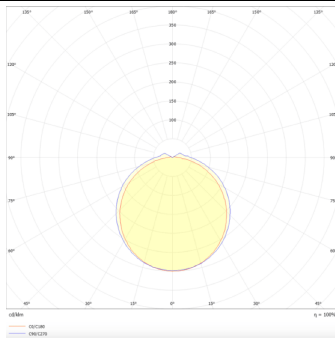

CONNECT

Lavov Industrial fixture from the family CONNECT with a power of 80W and a 120 degrees beam angle with a real lumen output of 11200lm and an efficiency of 140 lm/W made in Extruded Aluminum and finished in White colour.ON-OFF driver.

Item code	86.I002.8401.01
Product type	Indoor
Category	Industrial
Family	CONNECT
Subfamily	CONNECT
Pictograms	

Scheme

Photometry

Product	
Real power (W)	80
Real luminous flux (Lm)	11200
Luminous efficiency (Lm/W)	140
Beam angle (°)	120
Life time (h)	50000h L80B10
IP	66
Colour	White
Control gear included	Yes
Control gear	ON-OFF
Colour temperature (K)	4000
Colour consistency (SDCM)	SDCM<3
CRI	80