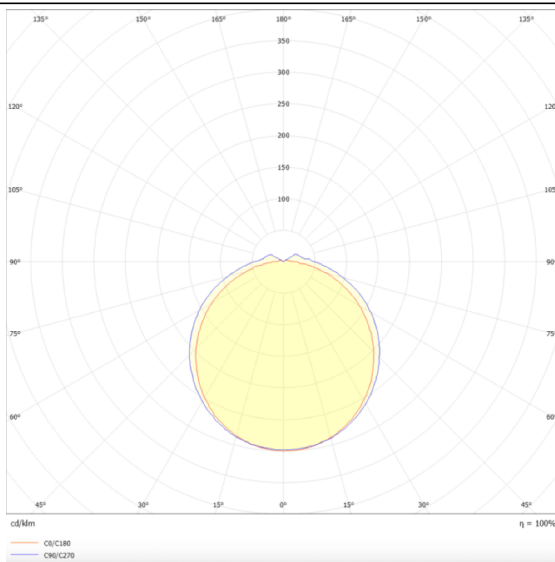

CONNECT

Lavov Industrial fixture from the family CONNECT with a power of 80W and a 120 degrees beam angle with a real lumen output of 11200lm and an efficiency of 140 lm/W made in Extruded Aluminum and finished in White colour.ON-OFF driver.

Scheme

Photometry

Item code	86.I002.8401.01
Product type	Indoor
Category	Industrial
Family	CONNECT
Subfamily	CONNECT
Pictograms	

Product	
Real power (W)	80
Real luminous flux (Lm)	11200
Luminous efficiency (Lm/W)	140
Beam angle (°)	120
Life time (h)	50000h L80B10
IP	66
Colour	White
Control gear included	Yes
Control gear	ON-OFF
Light source	LED
Type of LED	SMD
Colour temperature (K)	4000
Colour consistency (SDCM)	SDCM3
CRI	80