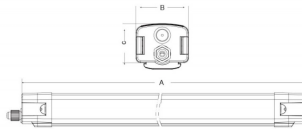

CONNECT

Lavov Industrial fixture from the family CONNECT with a power of 80W and a 120 degrees beam angle with a real lumen output of 11200lm and an efficiency of 140 lm/W made in Extruded Aluminum and finished in White colour.ON-OFF driver.

Scheme

Product

| | |
|-----------------------------------|----------------------|
| Real power (W) | 80 |
| Real luminous flux (Lm) | 11200 |
| Luminous efficiency (Lm/W) | 140 |
| Beam angle (°) | 120 |
| Life time (h) | 50000h L80B10 |
| IP | 66 |
| Colour | White |
| Control gear included | Yes |
| Control gear | ON-OFF |
| Colour temperature (K) | 4000 |
| Colour consistency (SDCM) | SDCM<3 |
| CRI | 80 |