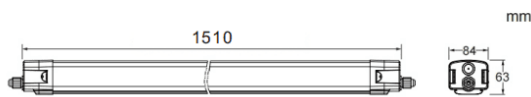

CONNECT

Lavov Industrial fixture from the family CONNECT with a power of 80W and a 120 degrees beam angle with a real lumen output of 11200lm and an efficiency of 140 lm/W made in Extruded Aluminum and finished in White colour.ON-OFF driver.

Scheme

Photometry

Item code	86.I002.8401.01
Product type	Indoor
Category	Industrial
Family	CONNECT
Subfamily	CONNECT
Pictograms	

Product	
Real power (W)	80
Real luminous flux (Lm)	11200
Luminous efficiency (Lm/W)	140
Beam angle (°)	120
Life time (h)	50000h L80B10
IP	66
Colour	White
Control gear included	Yes
Control gear	ON-OFF
Light source	LED
Type of LED	SMD
Colour temperature (K)	4000
Colour consistency (SDCM)	SDCM3
CRI	80