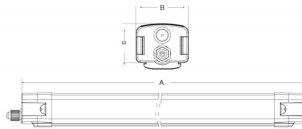

CONNECT

Lavov Industrial fixture from the family CONNECT with a power of 80W and a 120 degrees beam angle with a real lumen output of 11200lm and an efficiency of 140 lm/W made in Extruded Aluminum and finished in White colour.

Item code	86.I002.8403.01
Product type	Indoor
Category	Industrial
Family	CONNECT
Subfamily	CONNECT
Pictograms	

Scheme

Product

Real power (W)	80
Real luminous flux (Lm)	11200
Luminous efficiency (Lm/W)	140
Beam angle (°)	120
Life time (h)	50000h L80B10
IP	66
Colour	White
Control gear	DALI
Colour temperature (K)	4000
Colour consistency (SDCM)	SDCM<3
CRI	80