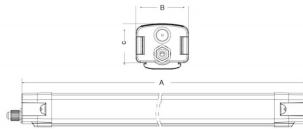

CONNECT

Lavov Industrial fixture from the family CONNECT with a power of 80W and a 120 degrees beam angle with a real lumen output of 11200lm and an efficiency of 140 lm/W made in Extruded Aluminum and finished in White colour.

Item code	86.I002.8403.01
Product type	Indoor
Category	Industrial
Family	CONNECT
Subfamily	CONNECT
Pictograms	

Scheme

Product

Real power (W)	80
Real luminous flux (Lm)	11200
Luminous efficiency (Lm/W)	140
Beam angle (°)	120
Life time (h)	50000h L80B10
IP	66
Colour	White
Control gear	DALI
Colour temperature (K)	4000
Colour consistency (SDCM)	SDCM<3
CRI	80

Photometry