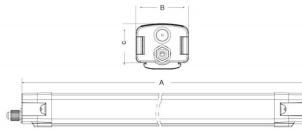

CONNECT

Lavov Industrial fixture from the family CONNECT with a power of 80W and a 120 degrees beam angle with a real lumen output of 11200lm and an efficiency of 140 lm/W made in Extruded Aluminum and finished in White colour.

Item code 86.I002.8403.01

Product type Indoor

Category Industrial

Family CONNECT

Subfamily CONNECT

Pictograms

Scheme

Product

Real power (W) 80

Real luminous flux (Lm) 11200

Luminous efficiency (Lm/W) 140

Beam angle (°) 120

Life time (h) 50000h L80B10

IP 66

Colour White

Control gear DALI

Colour temperature (K) 4000

Colour consistency (SDCM) SDCM<3

CRI 80

Photometry