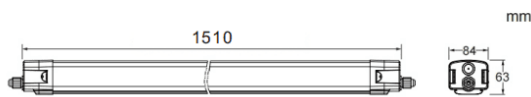

CONNECT

Lavov Industrial fixture from the family CONNECT with a power of 80W and a 120 degrees beam angle with a real lumen output of 11200lm and an efficiency of 140 lm/W made in Extruded Aluminum and finished in White colour.

Scheme

Photometry

Item code	86.I002.8403.01
Product type	Indoor
Category	Industrial
Family	CONNECT
Subfamily	CONNECT
Pictograms	

Product	
Real power (W)	80
Real luminous flux (Lm)	11200
Luminous efficiency (Lm/W)	140
Beam angle (°)	120
Life time (h)	50000h L80B10
IP	66
Colour	White
Control gear	DALI
Colour temperature (K)	4000
Colour consistency (SDCM)	SDCM3
CRI	80