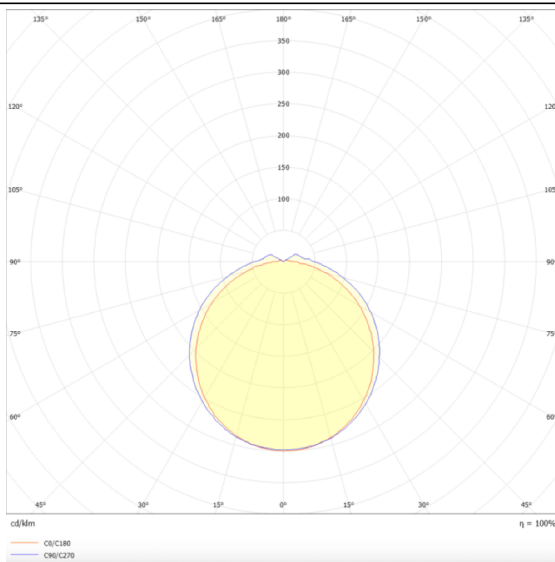

CONNECT

Lavov Industrial fixture from the family CONNECT with a power of 80W and a 120 degrees beam angle with a real lumen output of 11200lm and an efficiency of 140 lm/W made in Extruded Aluminum and finished in White colour.

Scheme

Photometry

Item code	86.I002.8403.01
Product type	Indoor
Category	Industrial
Family	CONNECT
Subfamily	CONNECT
Pictograms	

Product	
Real power (W)	80
Real luminous flux (Lm)	11200
Luminous efficiency (Lm/W)	140
Beam angle (°)	120
Life time (h)	50000h L80B10
IP	66
Colour	White
Control gear	DALI
Colour temperature (K)	4000
Colour consistency (SDCM)	SDCM3
CRI	80