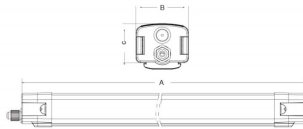

CONNECT

Lavov Industrial fixture from the family CONNECT with a power of 80W and a 120 degrees beam angle with a real lumen output of 11200lm and an efficiency of 140 lm/W made in Extruded Aluminum and finished in White colour.

Item code	86.I002.8403.01
Product type	Indoor
Category	Industrial
Family	CONNECT
Subfamily	CONNECT
Pictograms	

Scheme

Product

Real power (W)	80
Real luminous flux (Lm)	11200
Luminous efficiency (Lm/W)	140
Beam angle (°)	120
Life time (h)	50000h L80B10
IP	66
Colour	White
Control gear	DALI
Colour temperature (K)	4000
Colour consistency (SDCM)	SDCM<3
CRI	80