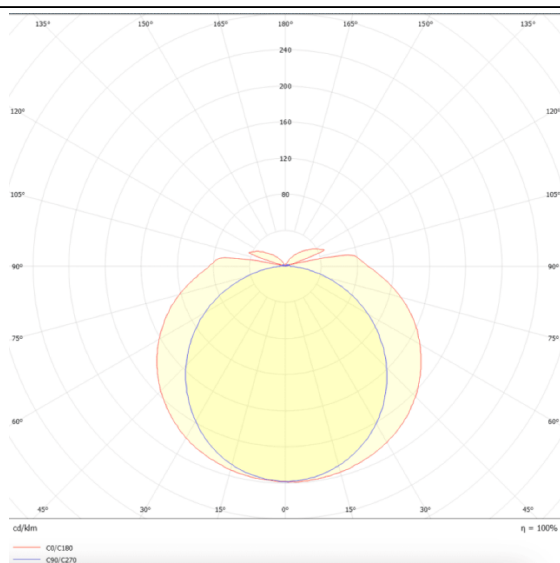

WATERPROOF

Lavov Industrial fixture from the family WATERPROOF with a power of 12W and an optics 120 degrees . CCT 4000K. With a total lumen output of 1680Lm lm and a luminous efficiency of 140lm/W. ON-OFF driver. Made in PC body with polycarbonate with UV Stabilised Cover material , special design for the cover with more higher light efficiency and finished in Silver color. IP65 and IK08 degree of protection.

Dimensions

Product dimensions (mm) **600x69x72**

Scheme

Photometry

Item code	86.I007.1401.03			
Product type	Indoor			
Category	Industrial			
Family	WATERPROOF			
Pictograms		220 240 V	 850°	CRI 80
				SDCM 3
		On Off	IP 65	50000h L70B50

Product	
Real power (W)	12
Real luminous flux (Lm)	1680Lm
Luminous efficiency (Lm/W)	140
Beam angle (°)	120
Life time (h)	50000h L70B50
IP	65
Colour	Silver
Control gear included	Yes
Control gear	ON-OFF
Light source	LED
Type of LED	SMD
Colour temperature (K)	4000
Colour consistency (SDCM)	SDCM3
CRI	80
IK	08