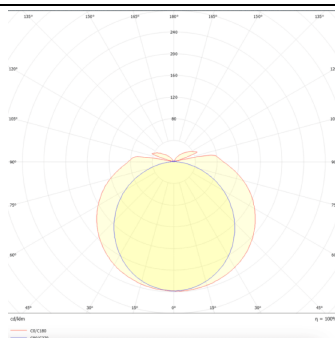

Item code 86.I007.1401.03

Product type Indoor

Category Industrial

Family WATERPROOF

Subfamily WATERPROOF

Pictograms

Dimensions

Product dimensions (mm) 600x69x72

Scheme

Photometry

Product

Real power (W) 12

Real luminous flux (Lm) 1680Lm

Luminous efficiency (Lm/W) 140

Beam angle (°) 120

Life time (h) 50000h L70B50