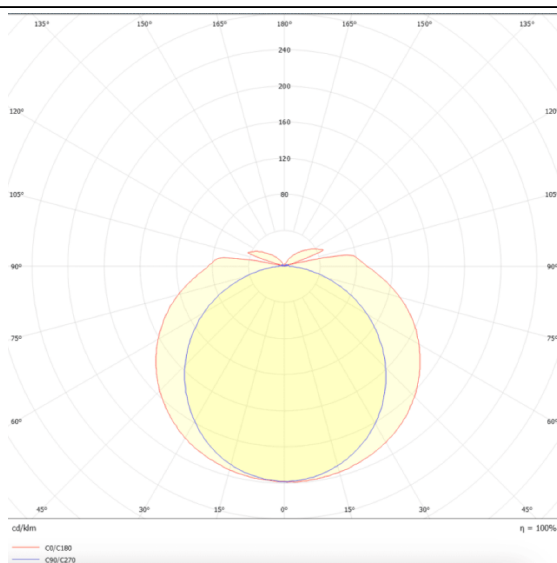

## WATERPROOF

Lavov Industrial fixture from the family WATERPROOF with a power of 12W and an optics 120 degrees . CCT 4000K. With a total lumen output of 1680Lm lm and a luminous efficiency of 140lm/W. ON-OFF driver. Made in PC body with polycarbonate with UV Stabilised Cover material , special design for the cover with more higher light efficiency and finished in Silver color. IP65 and IK08 degree of protection.

### Dimensions

Product dimensions (mm) **600x69x72**

### Photometry

Item code	<b>86.I007.1401.03</b>
Product type	<b>Indoor</b>
Category	<b>Industrial</b>
Family	<b>WATERPROOF</b>
Subfamily	<b>WATERPROOF</b>
Pictograms	

<b>Product</b>	
Real power (W)	<b>12</b>
Real luminous flux (Lm)	<b>1680Lm</b>
Luminous efficiency (Lm/W)	<b>140</b>
Beam angle (°)	<b>120</b>
Life time (h)	<b>50000h L70B50</b>
IP	<b>65</b>
Colour	<b>Silver</b>
Control gear included	<b>Yes</b>
Control gear	<b>ON-OFF</b>
Light source	<b>LED</b>
Type of LED	<b>SMD</b>
Colour temperature (K)	<b>4000</b>
Colour consistency (SDCM)	<b>SDCM3</b>
CRI	<b>80</b>
IK	<b>08</b>