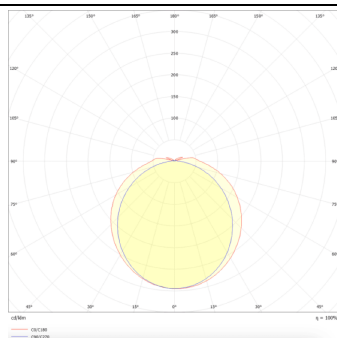

## Dimensions

**Product dimensions (mm)** 600x99x72

## Product

**Real power (W)** 24

**Real luminous flux (Lm)** 3360Lm

**Luminous efficiency (Lm/W)** 140

**Beam angle (°)** 120

**Life time (h)** 50000h L70B50

**IP** 65

**Colour** Silver