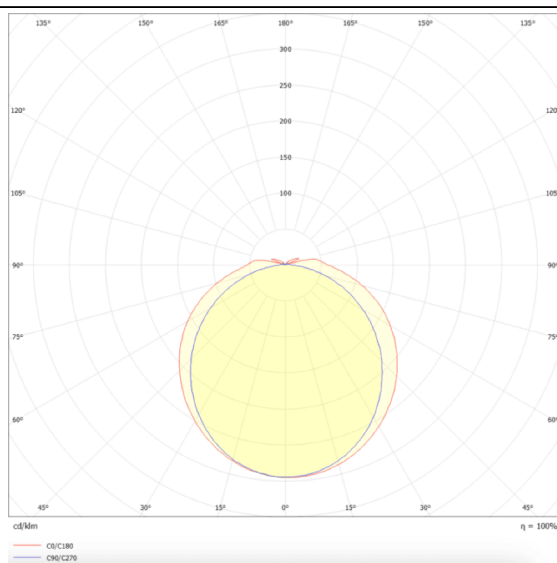

WATERPROOF

Lavov Industrial fixture from the family WATERPROOF with a power of 24W and an optics 120 degrees . CCT 4000K. With a total lumen output of 3360Lm Im and a luminous efficiency of 140lm/W. ON-OFF driver. Made in PC body with polycarbonate with UV Stabilised Cover material , special design for the cover with more higher light efficiency and finished in Silver color. IP65 and IK08 degree of protection.

Dimensions

Product dimensions (mm) **600x99x72**

Scheme

Photometry

Item code	86.I007.2401.03
Product type	Indoor
Category	Industrial
Family	WATERPROOF
Pictograms	

Product	
Real power (W)	24
Real luminous flux (Lm)	3360Lm
Luminous efficiency (Lm/W)	140
Beam angle (°)	120
Life time (h)	50000h L70B50
IP	65
Colour	Silver
Control gear included	Yes
Control gear	ON-OFF
Light source	LED
Type of LED	SMD
Colour temperature (K)	4000
Colour consistency (SDCM)	SDCM3
CRI	80
IK	08