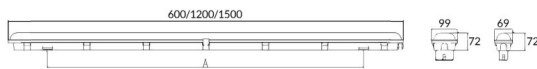

WATERPROOF

Lavov Industrial fixture from the family WATERPROOF with a power of 24W and an optics 120 degrees . CCT 4000K. With a total lumen output of 3360Lm Im and a luminous efficiency of 140lm/W. ON-OFF driver. Made in PC body with polycarbonate with UV Stabilised Cover material , special design for the cover with more higher light efficiency and finished in Silver color. IP65 and IK08 degree of protection.

Dimensions

Product dimensions (mm) **600x99x72**

Scheme

Photometry

Item code	86.I007.2401.03
Product type	Indoor
Category	Industrial
Family	WATERPROOF
Pictograms	

Product	
Real power (W)	24
Real luminous flux (Lm)	3360Lm
Luminous efficiency (Lm/W)	140
Beam angle (°)	120
Life time (h)	50000h L70B50
IP	65
Colour	Silver
Control gear included	Yes
Control gear	ON-OFF
Light source	LED
Type of LED	SMD
Colour temperature (K)	4000
Colour consistency (SDCM)	SDCM3
CRI	80
IK	08